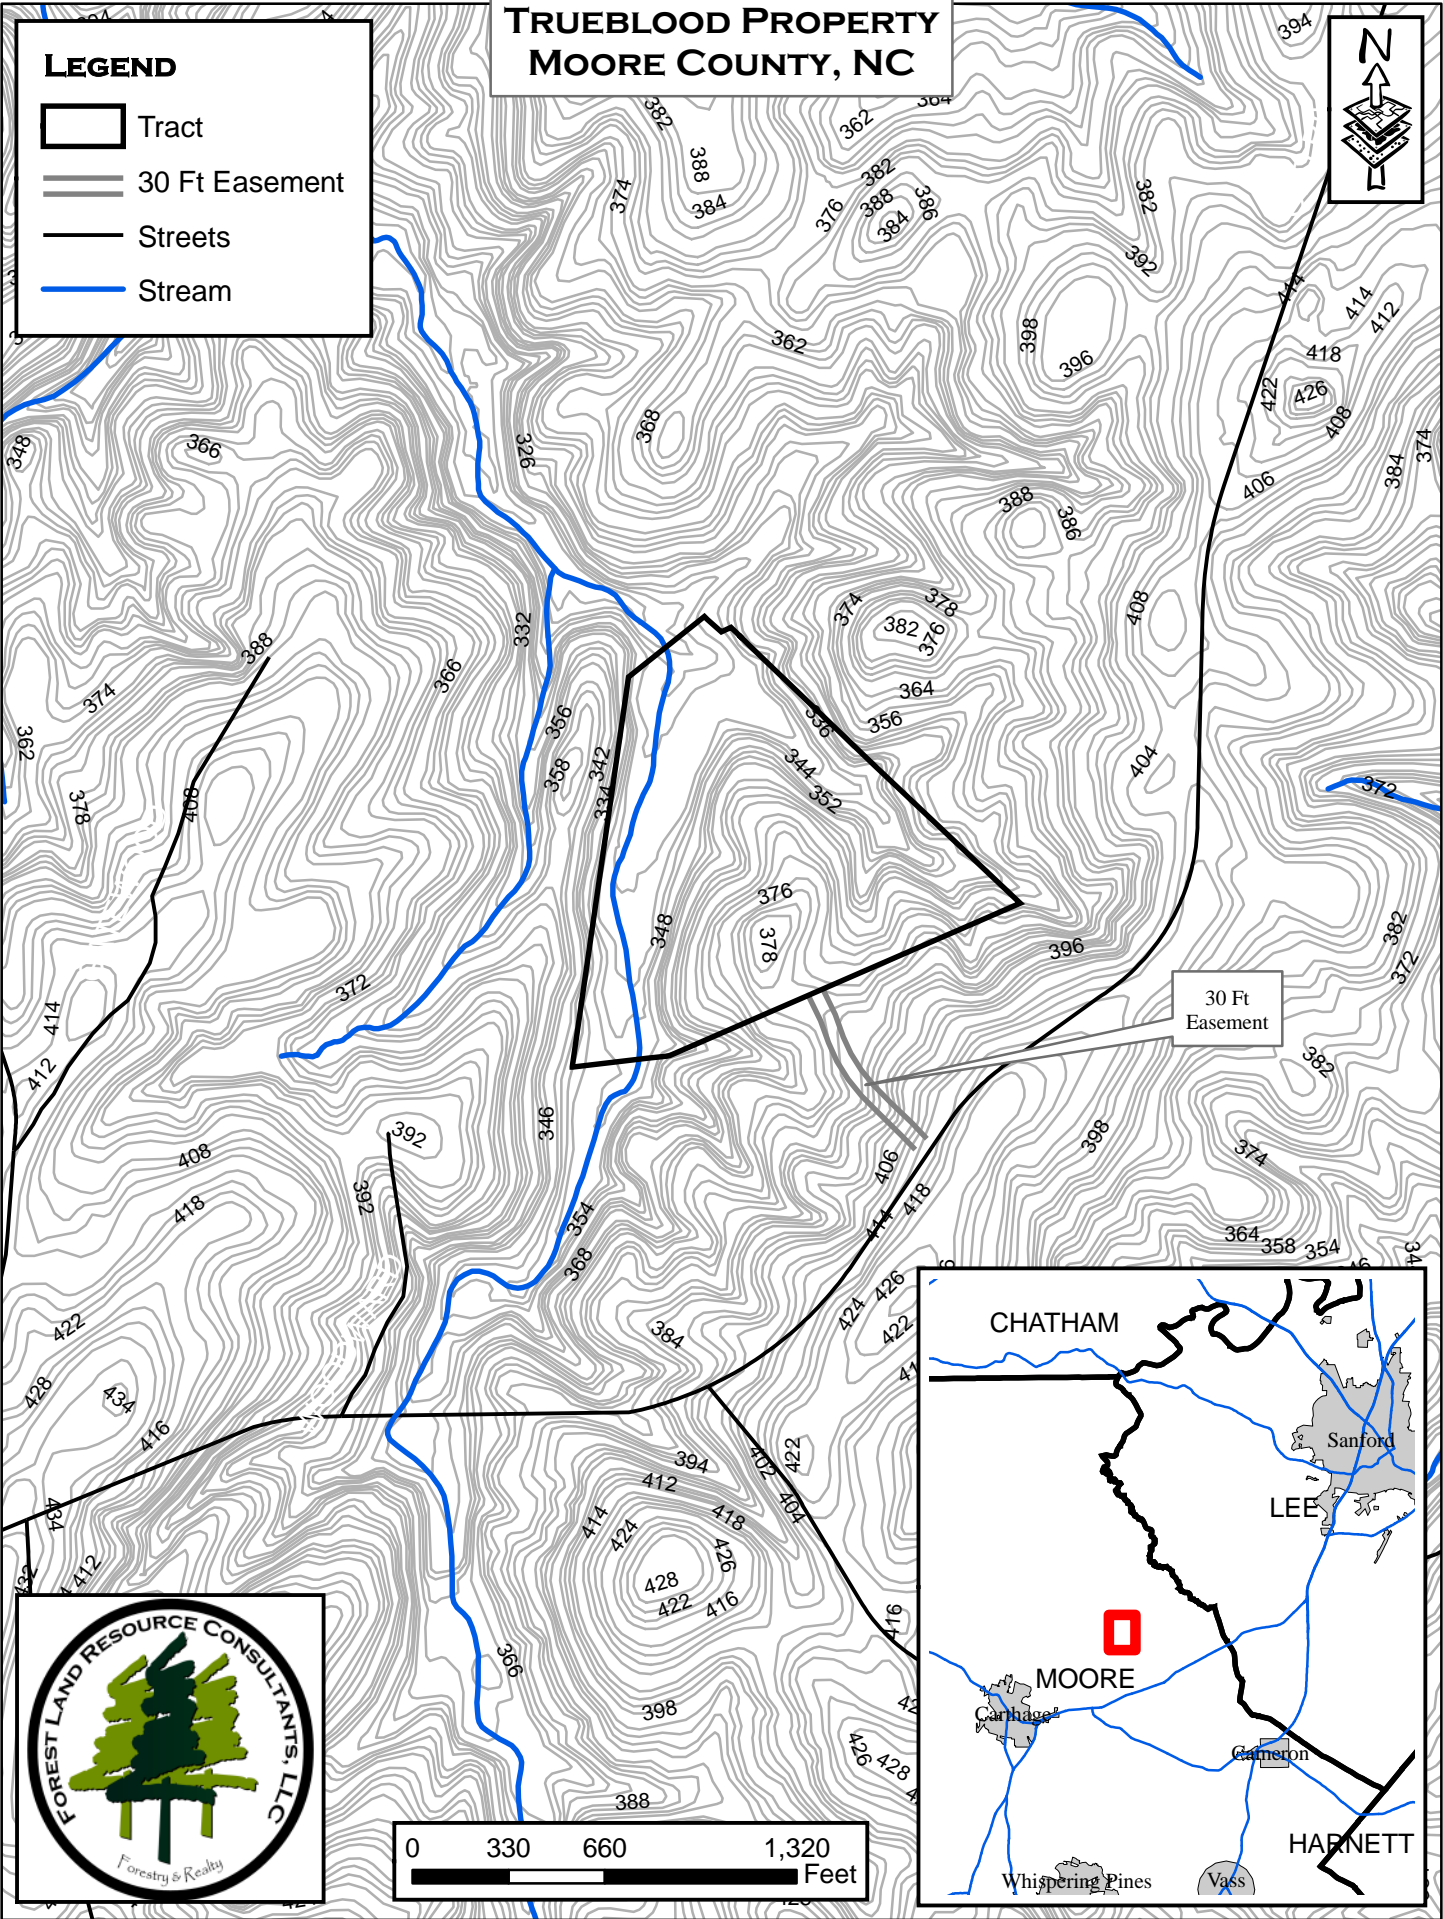

# TRUEBLOOD PROPERTY MOORE COUNTY, NC

**LEGEND**

- Tract
- 30 Ft Easement
- Streets
- Stream

30 Ft Easement