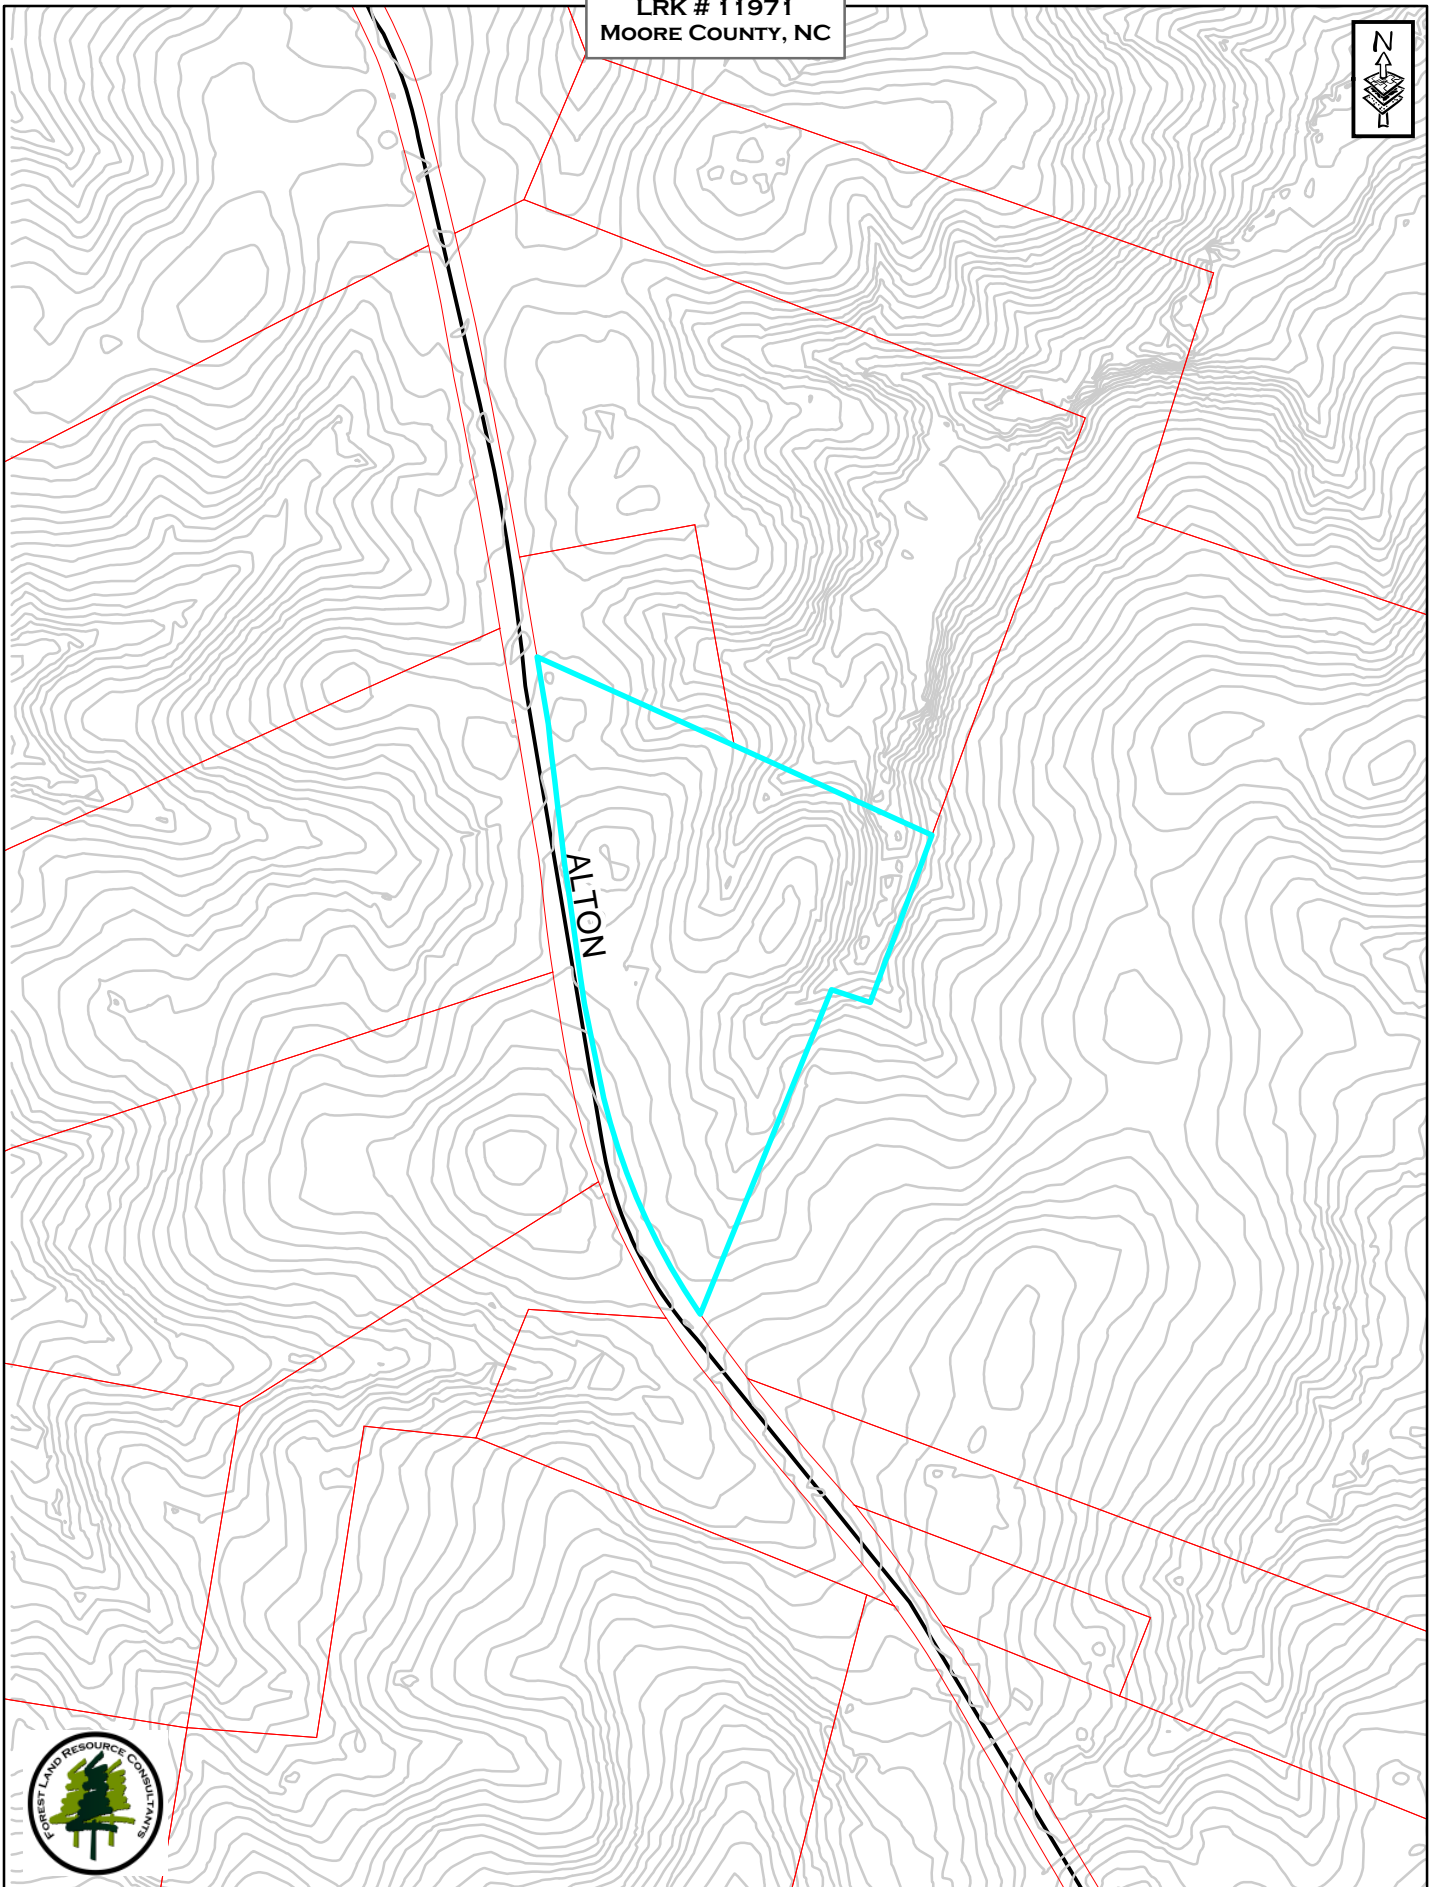

LRK # 11971
MOORE COUNTY, NC

1 inch equals 400 feet