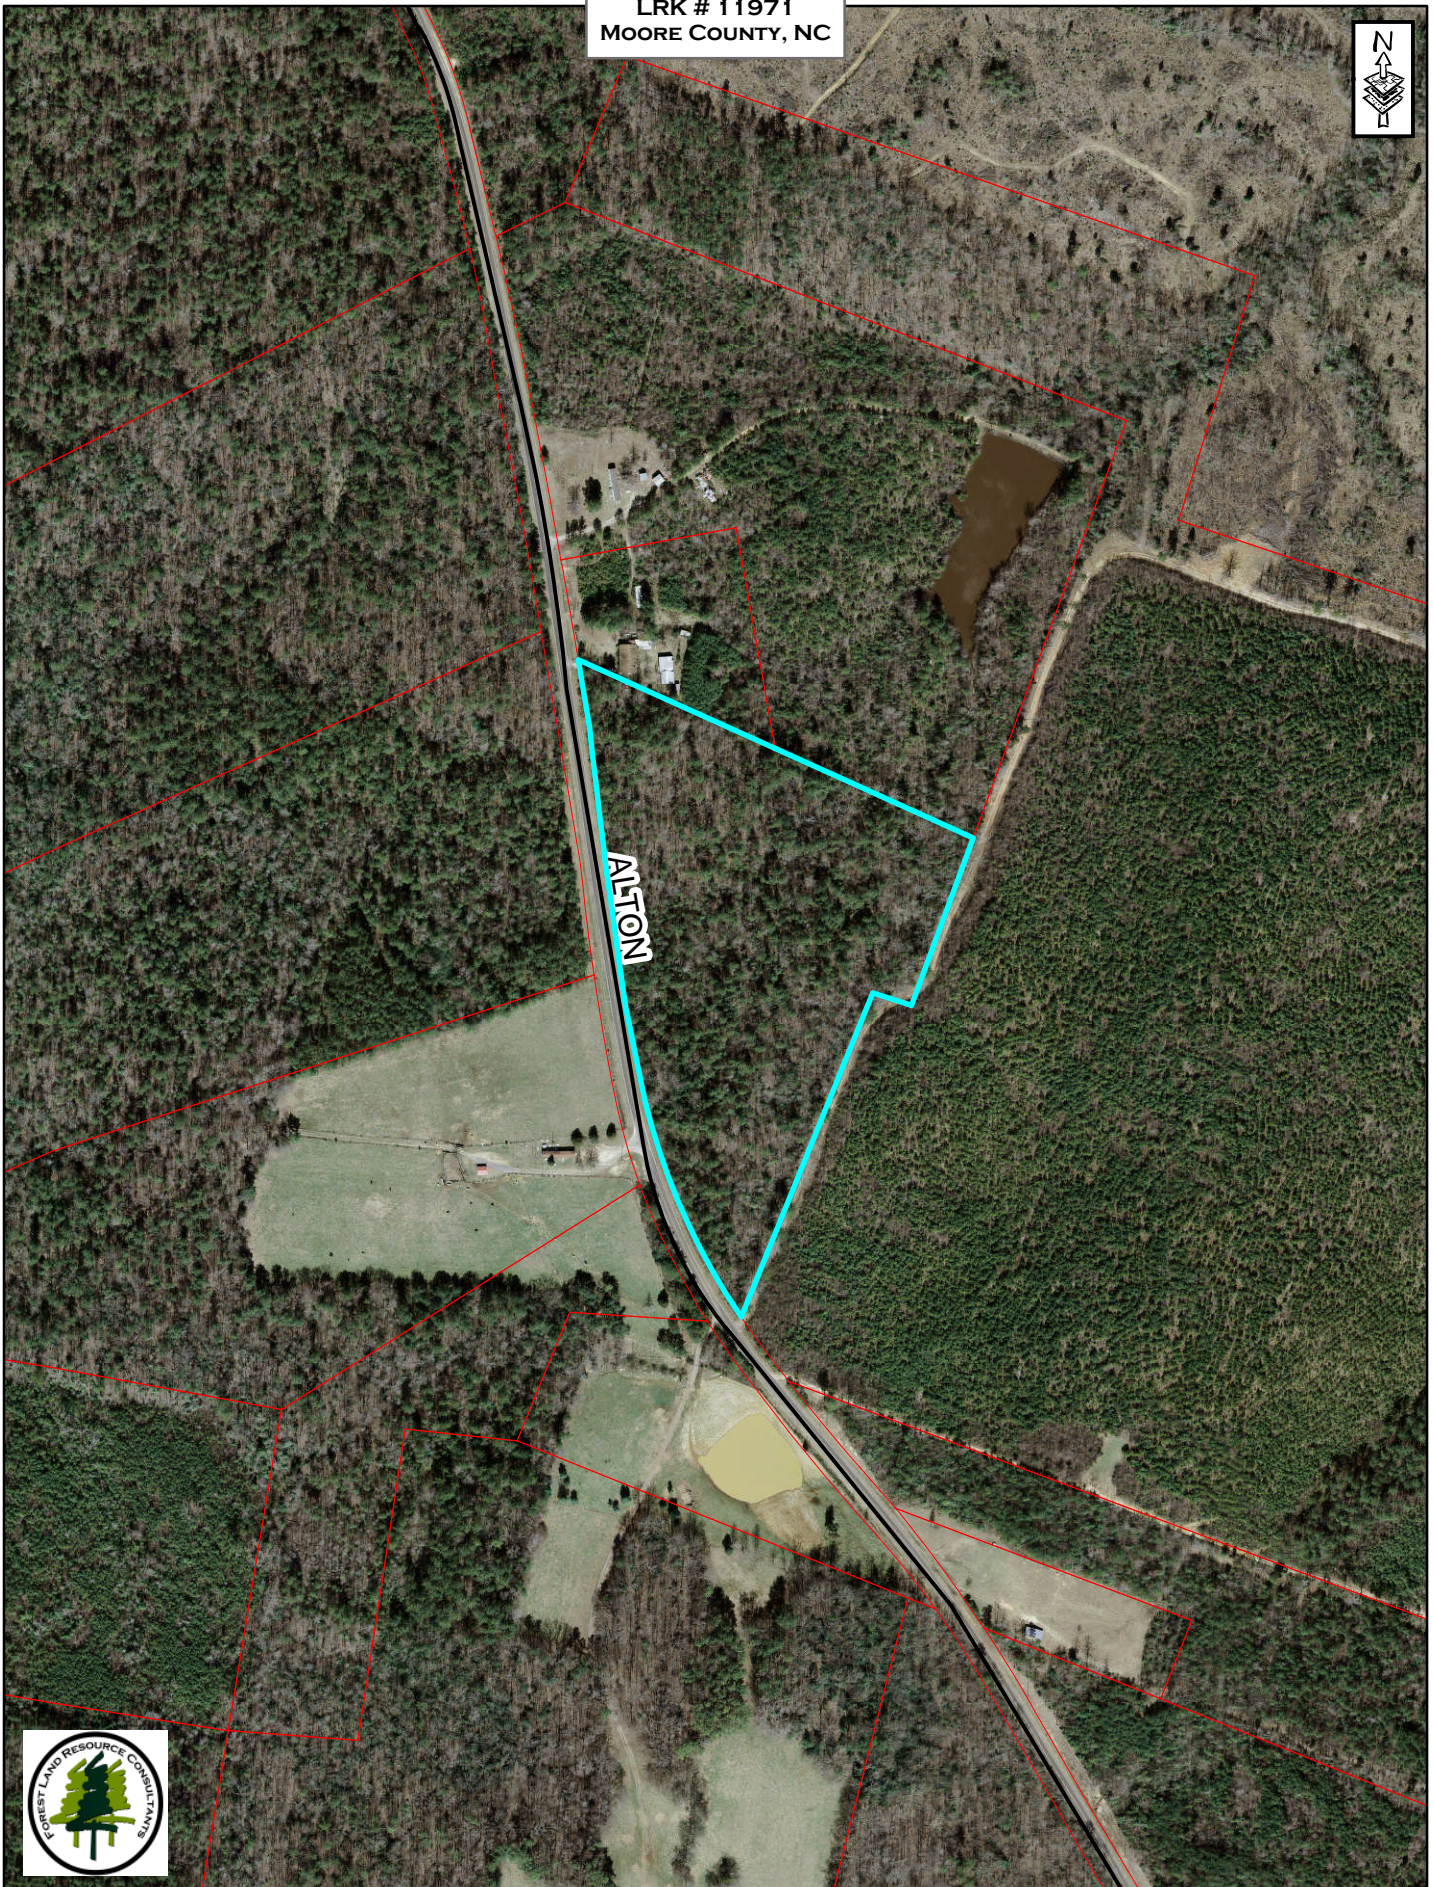

LRK # 11971
MOORE COUNTY, NC

1 inch equals 400 feet