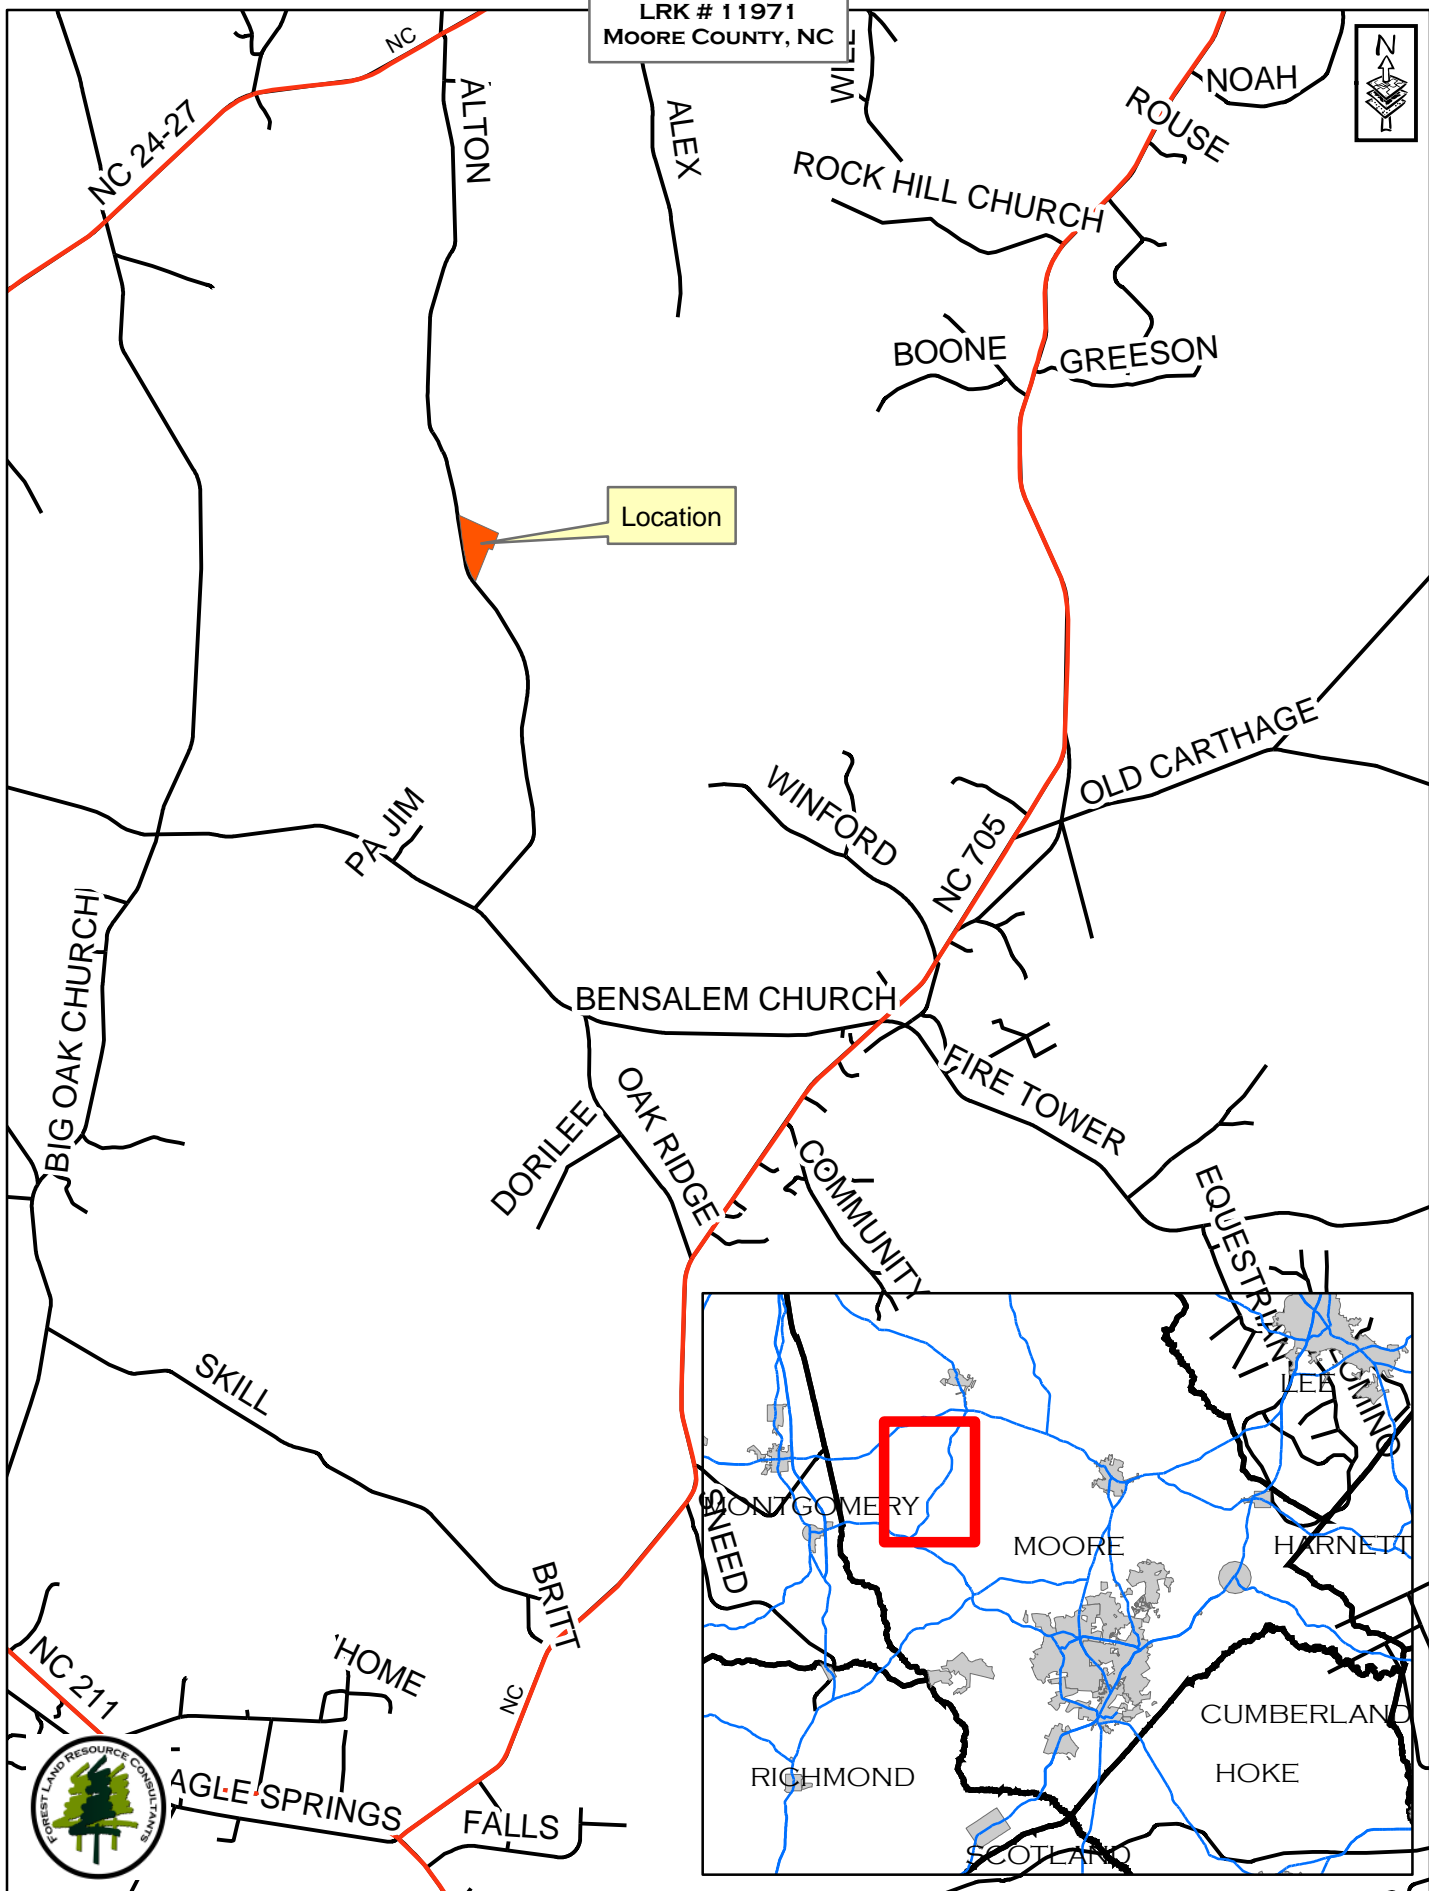

LRK # 11971
MOORE COUNTY, NC

1 inch equals 4,000 feet