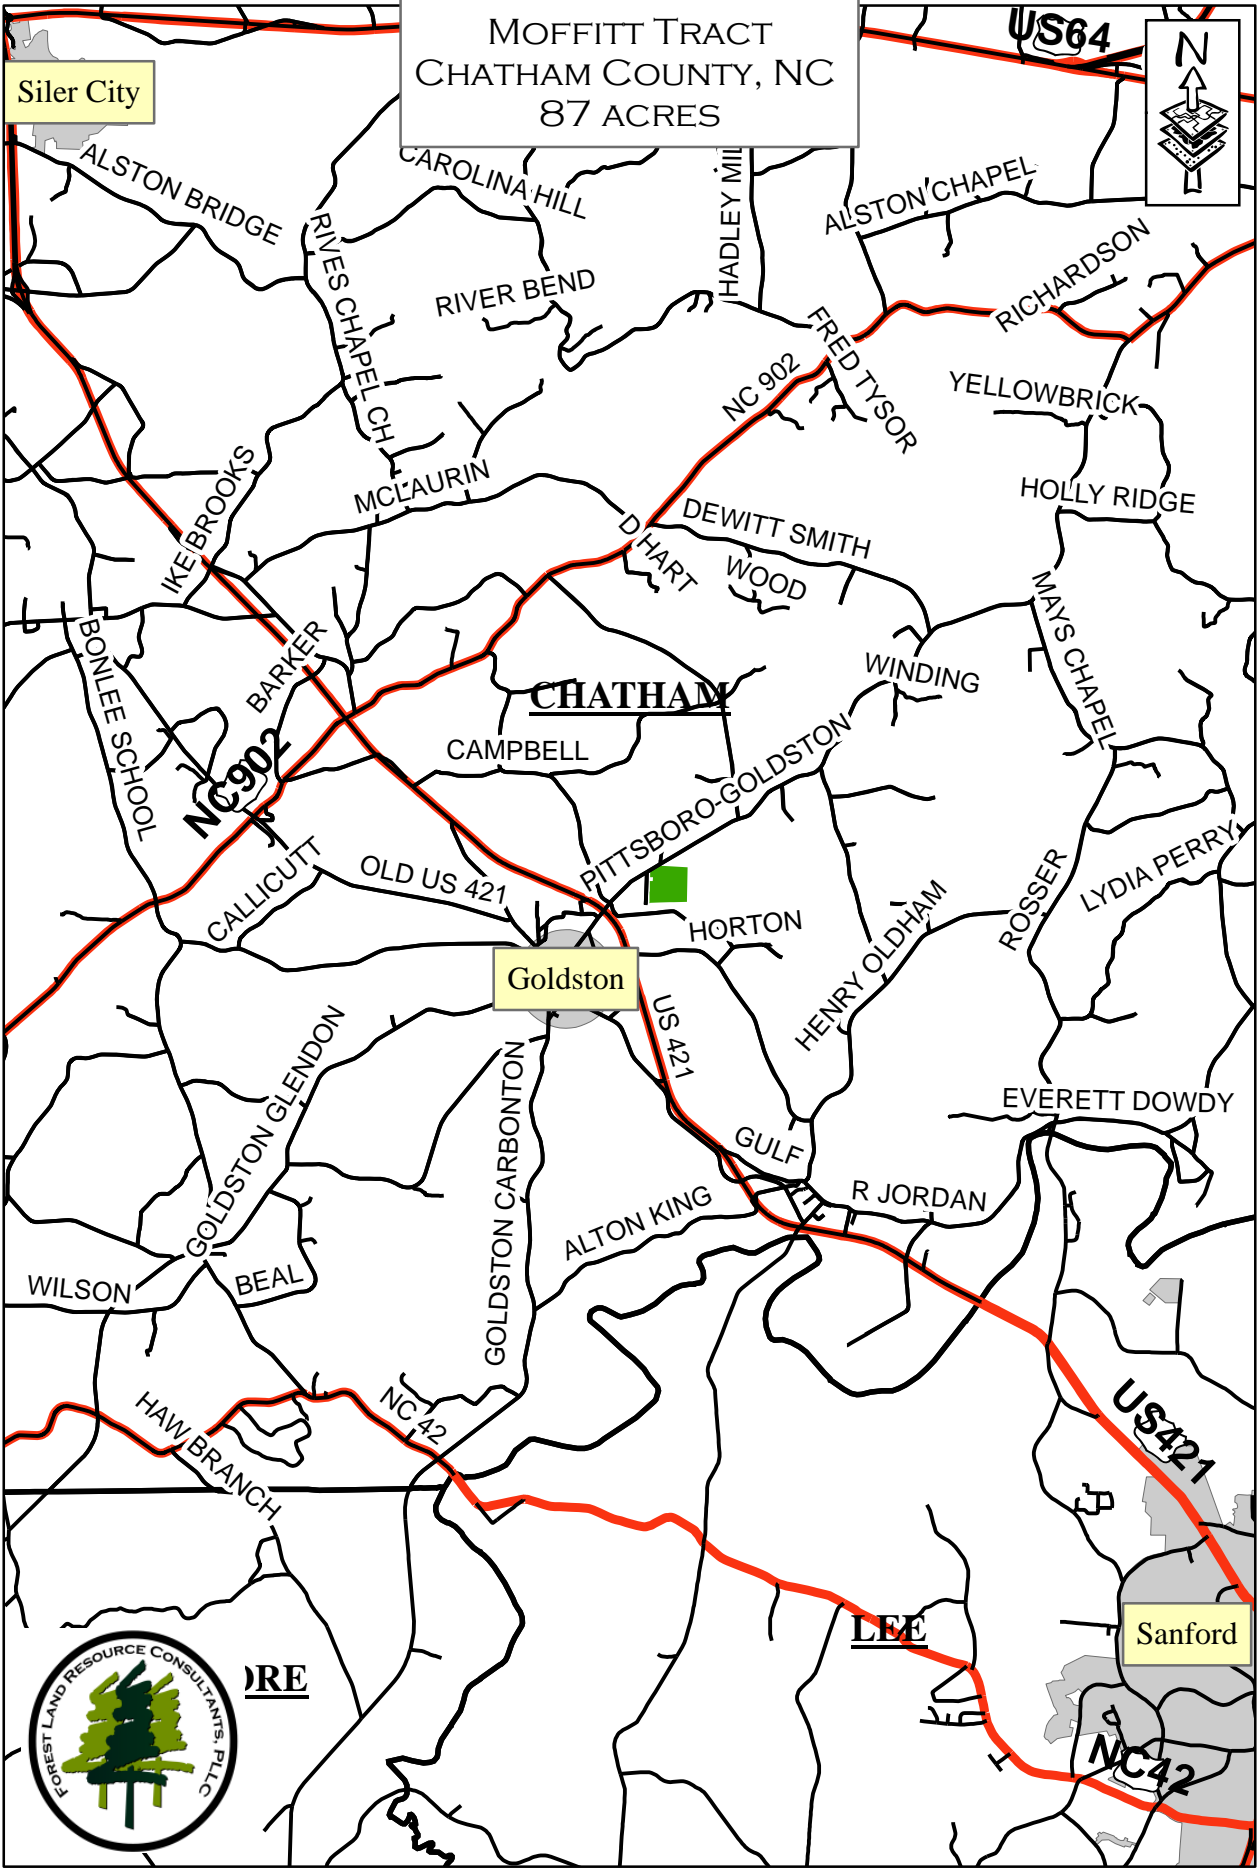

MOFFITT TRACT
CHATHAM COUNTY, NC
87 ACRES

Siler City

Goldston

Sanford

JRE

LEE

NC 42