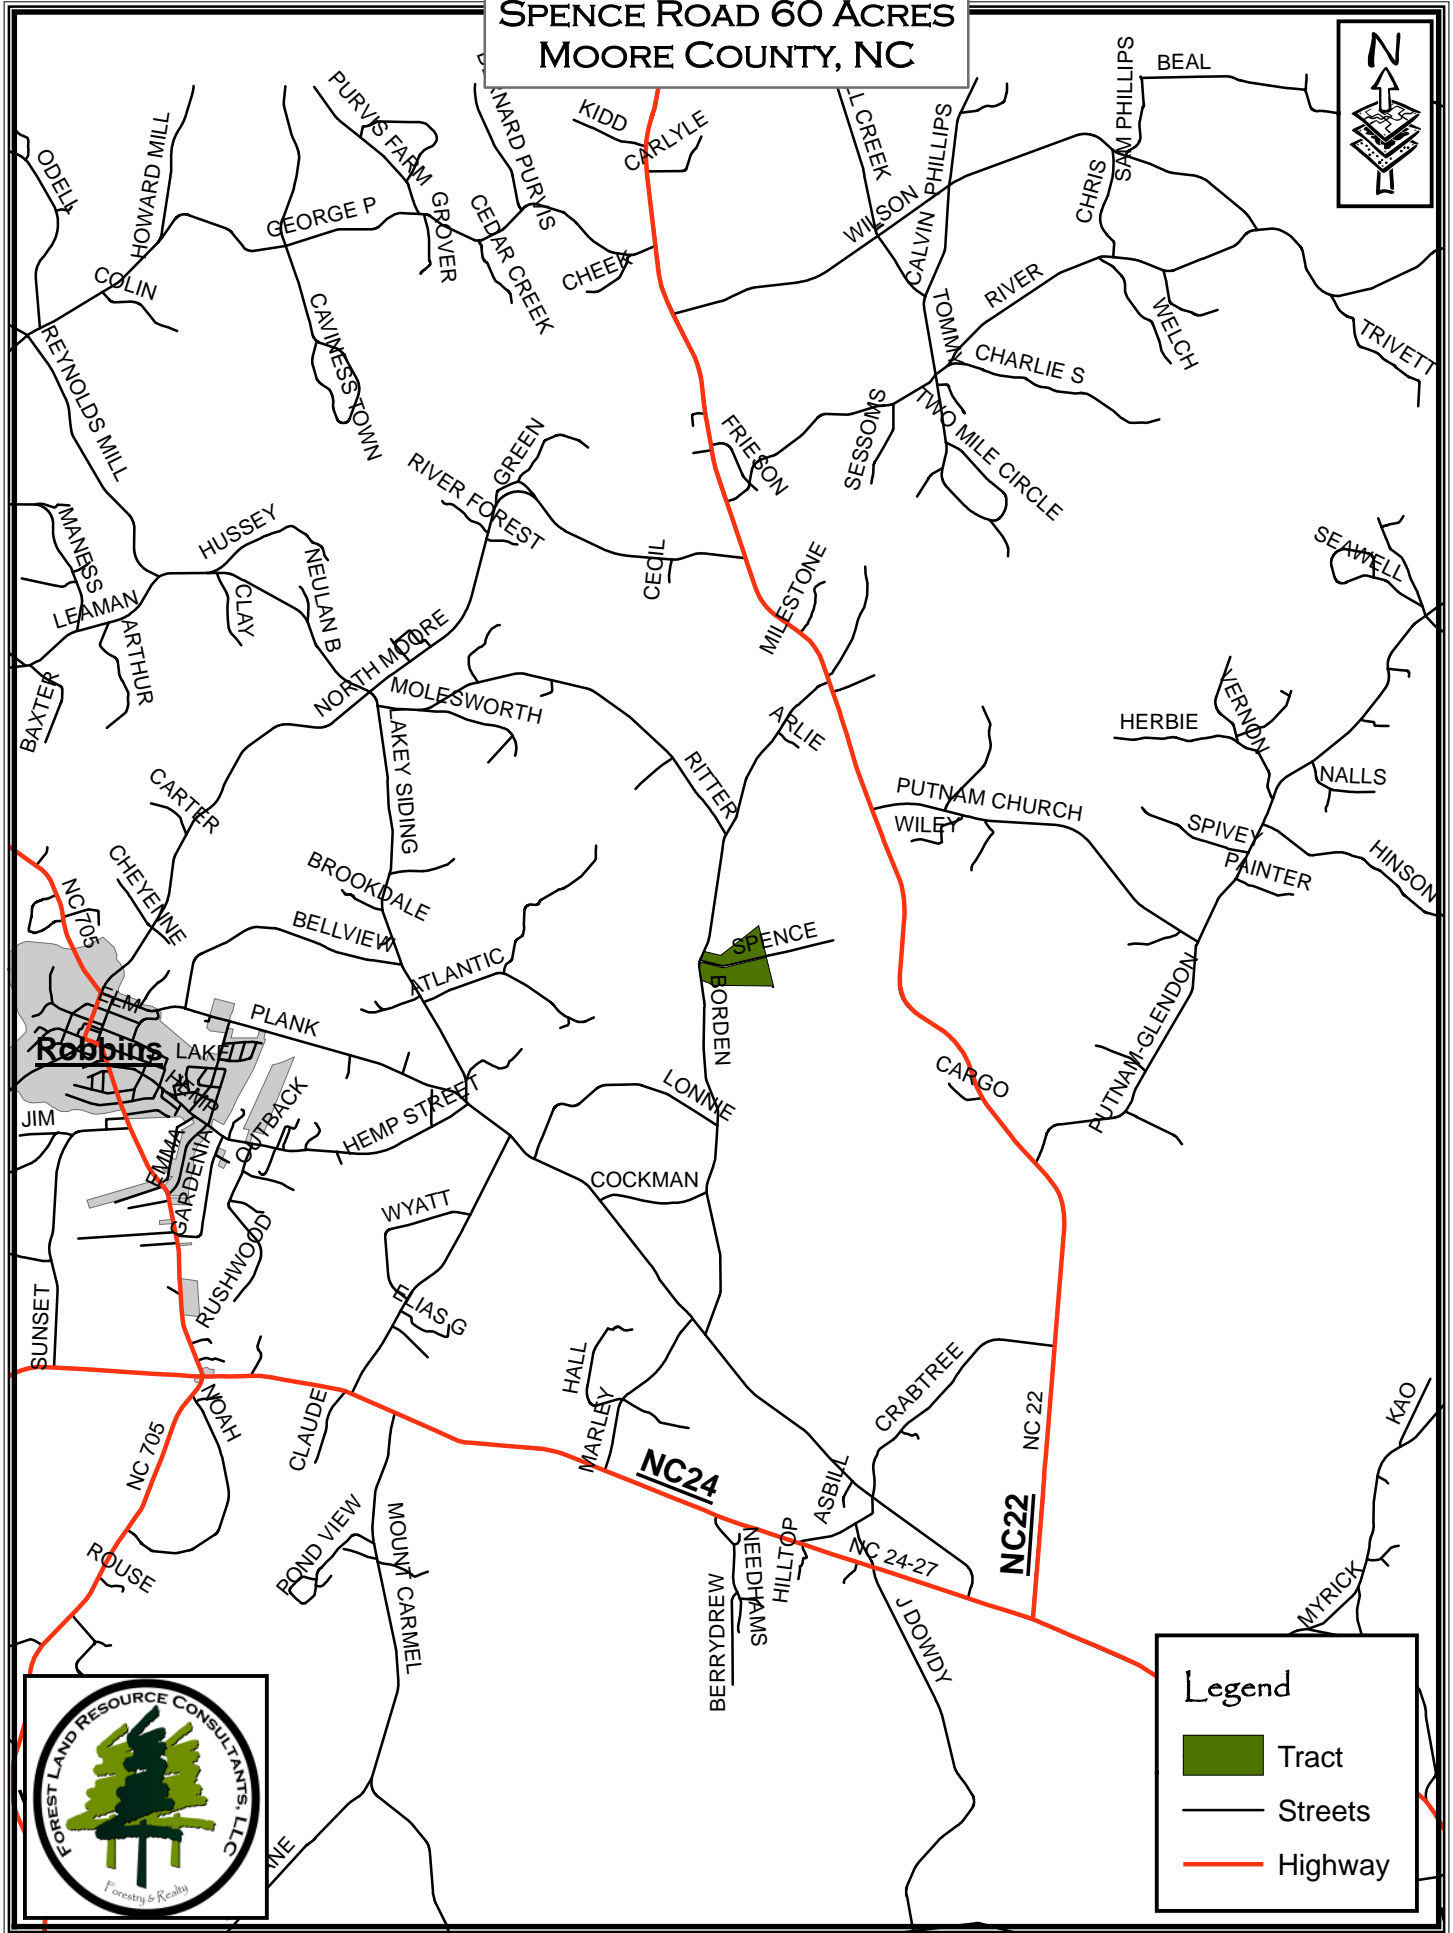

SPENCE ROAD 60 ACRES MOORE COUNTY, NC

Legend

-  Tract
-  Streets
-  Highway