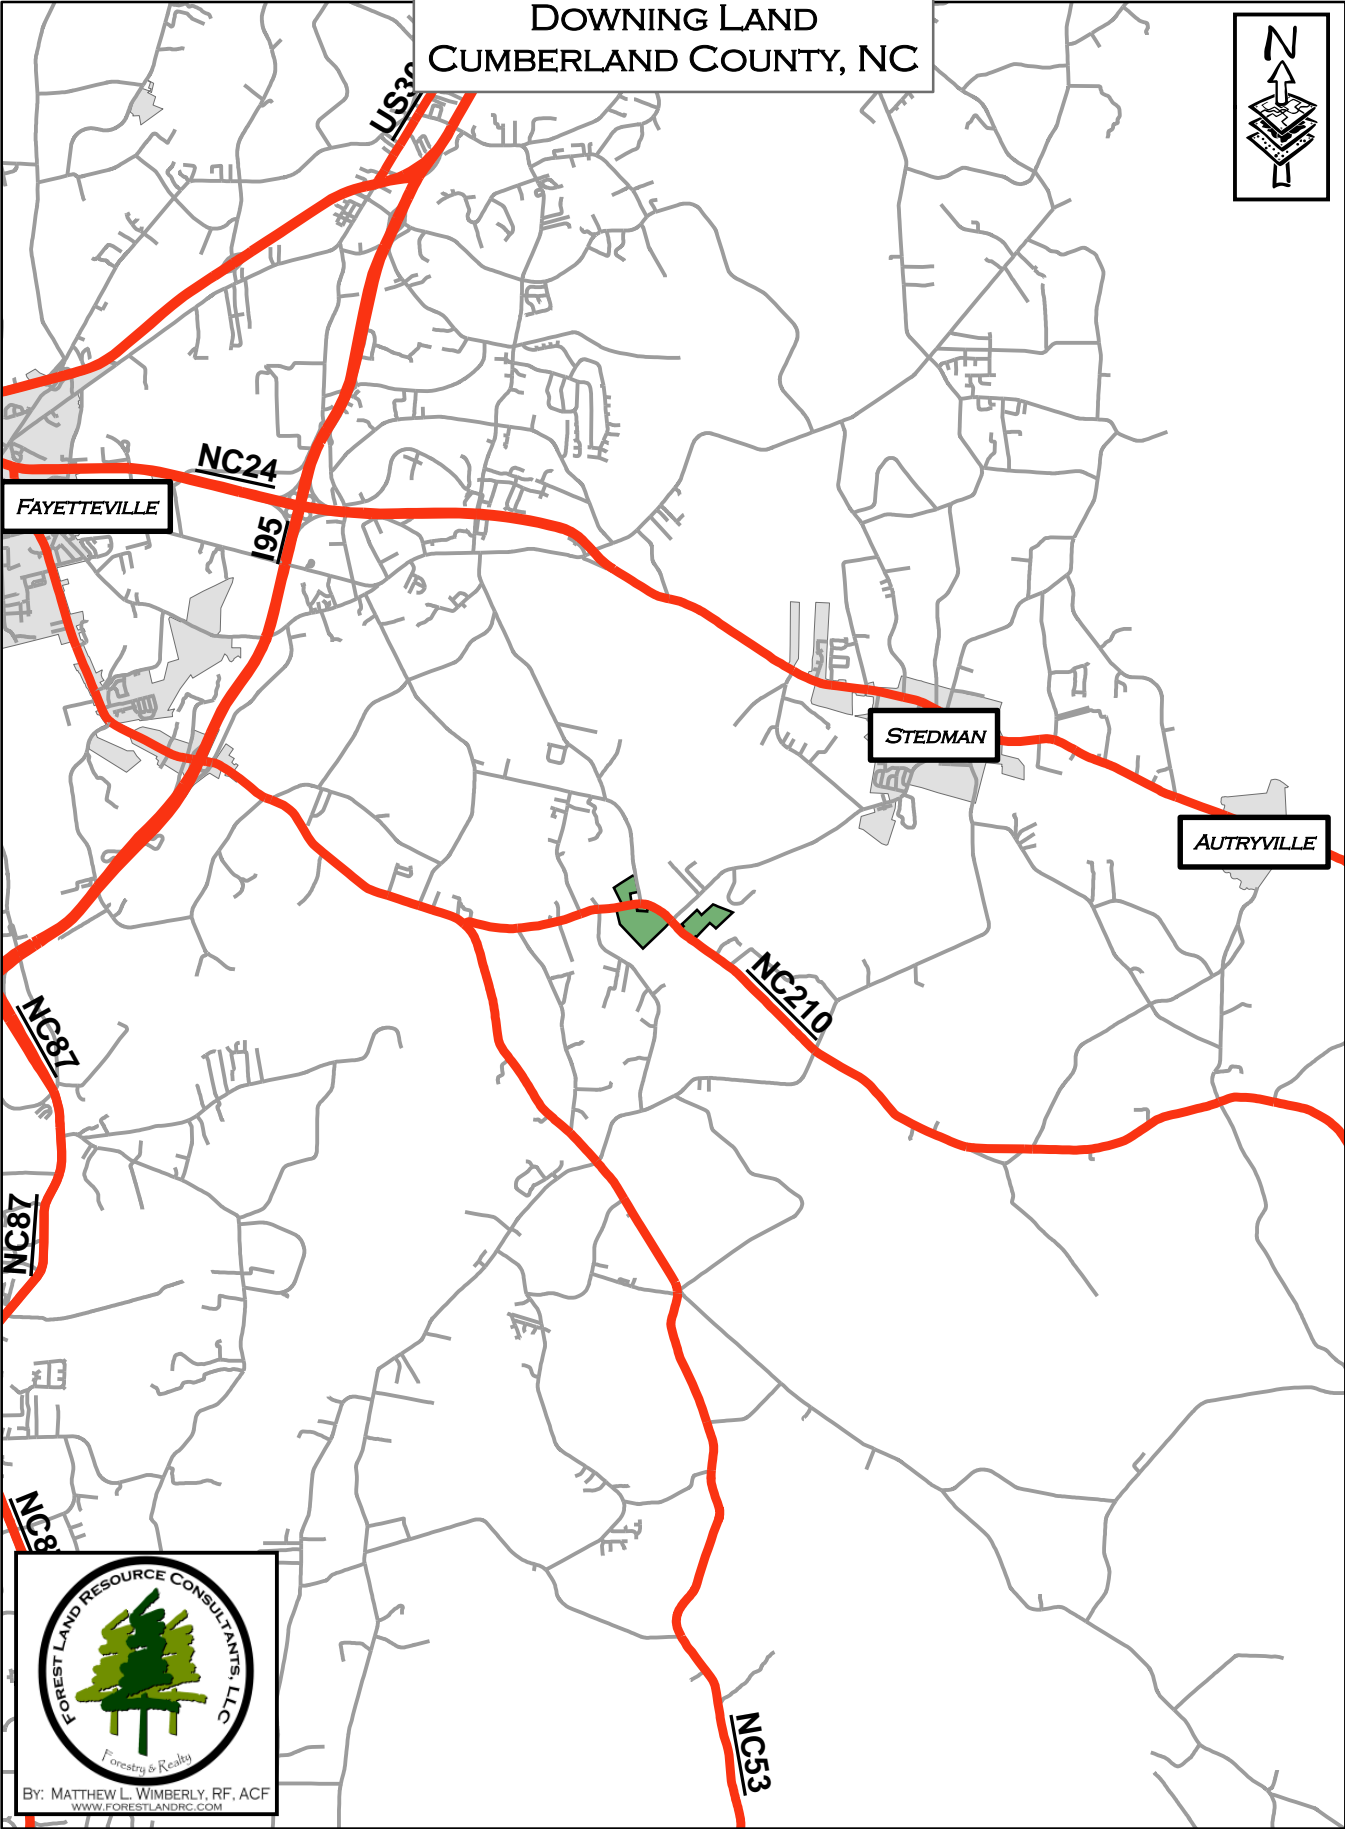

DOWNING LAND
CUMBERLAND COUNTY, NC