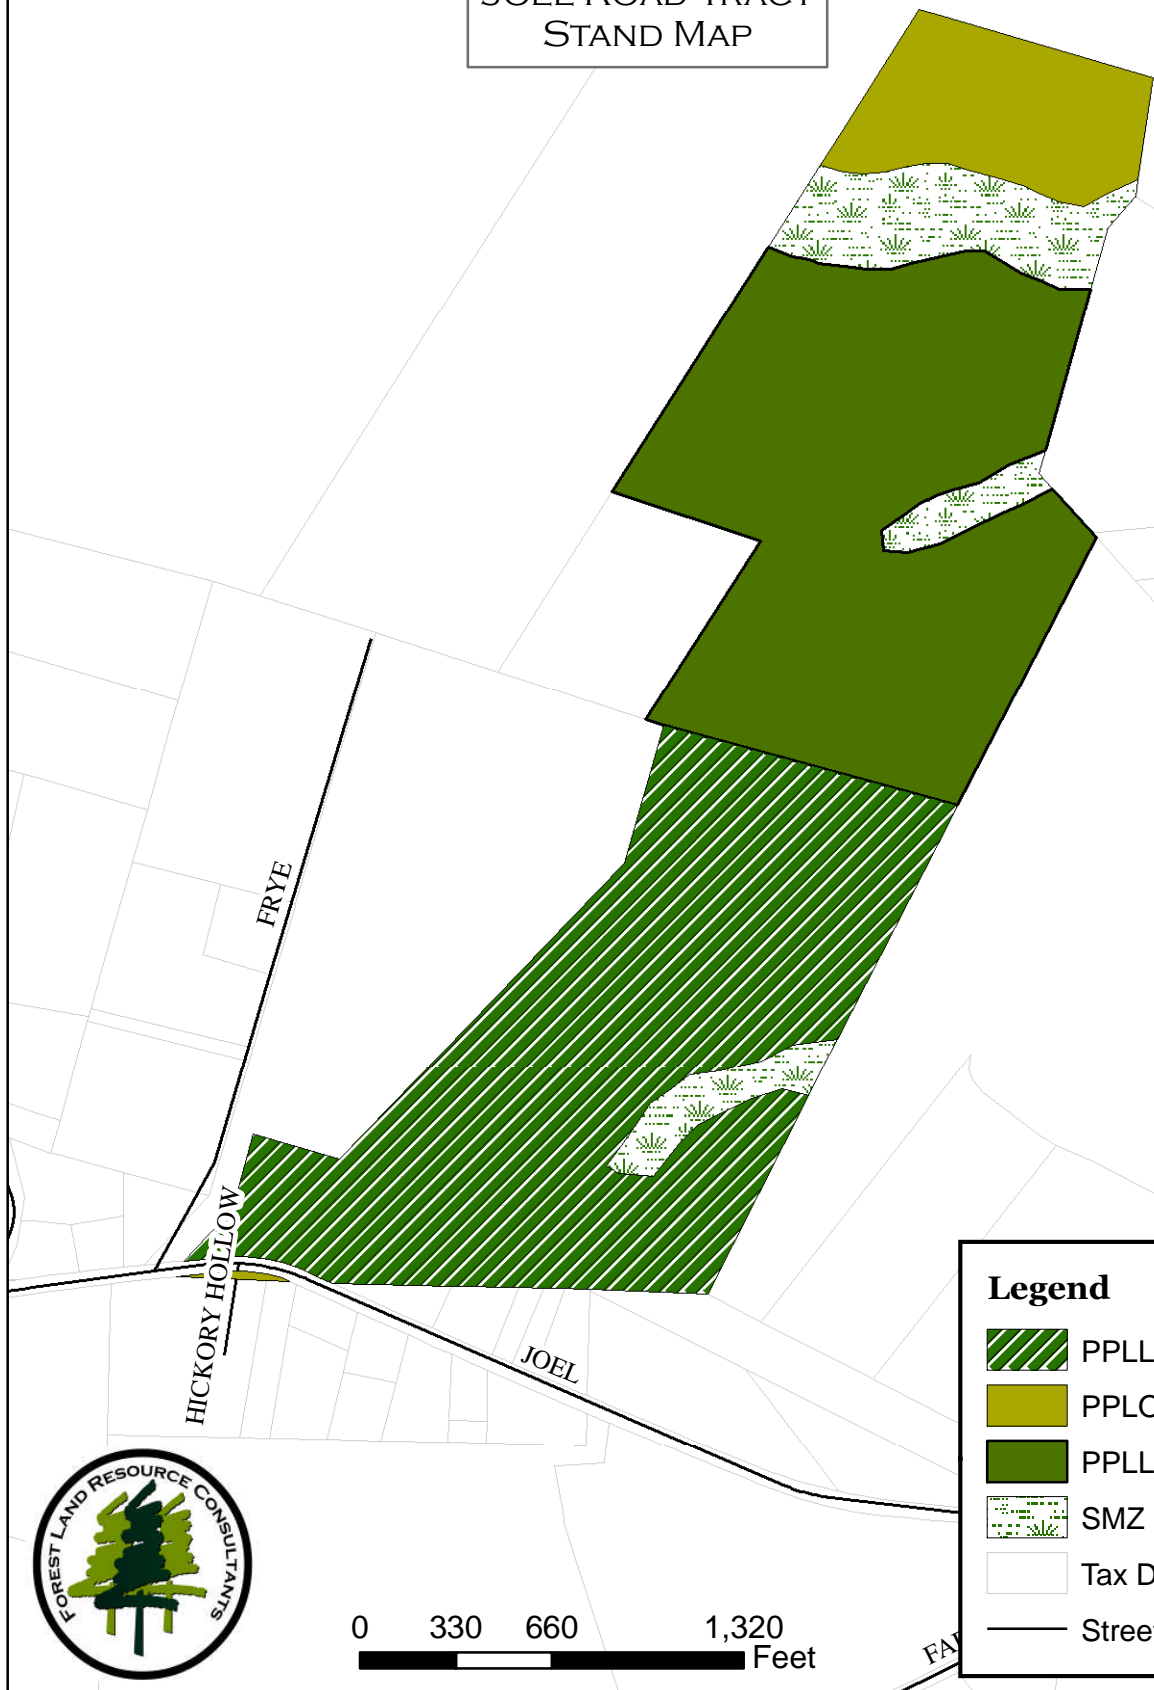

BRADY PROPERTY  
JOEL ROAD TRACT  
STAND MAP

0 330 660 1,320 Feet

**Legend**

-  PPLL1995
-  PPLOB2000
-  PPLL2000
-  SMZ
-  Tax Data
-  Streets