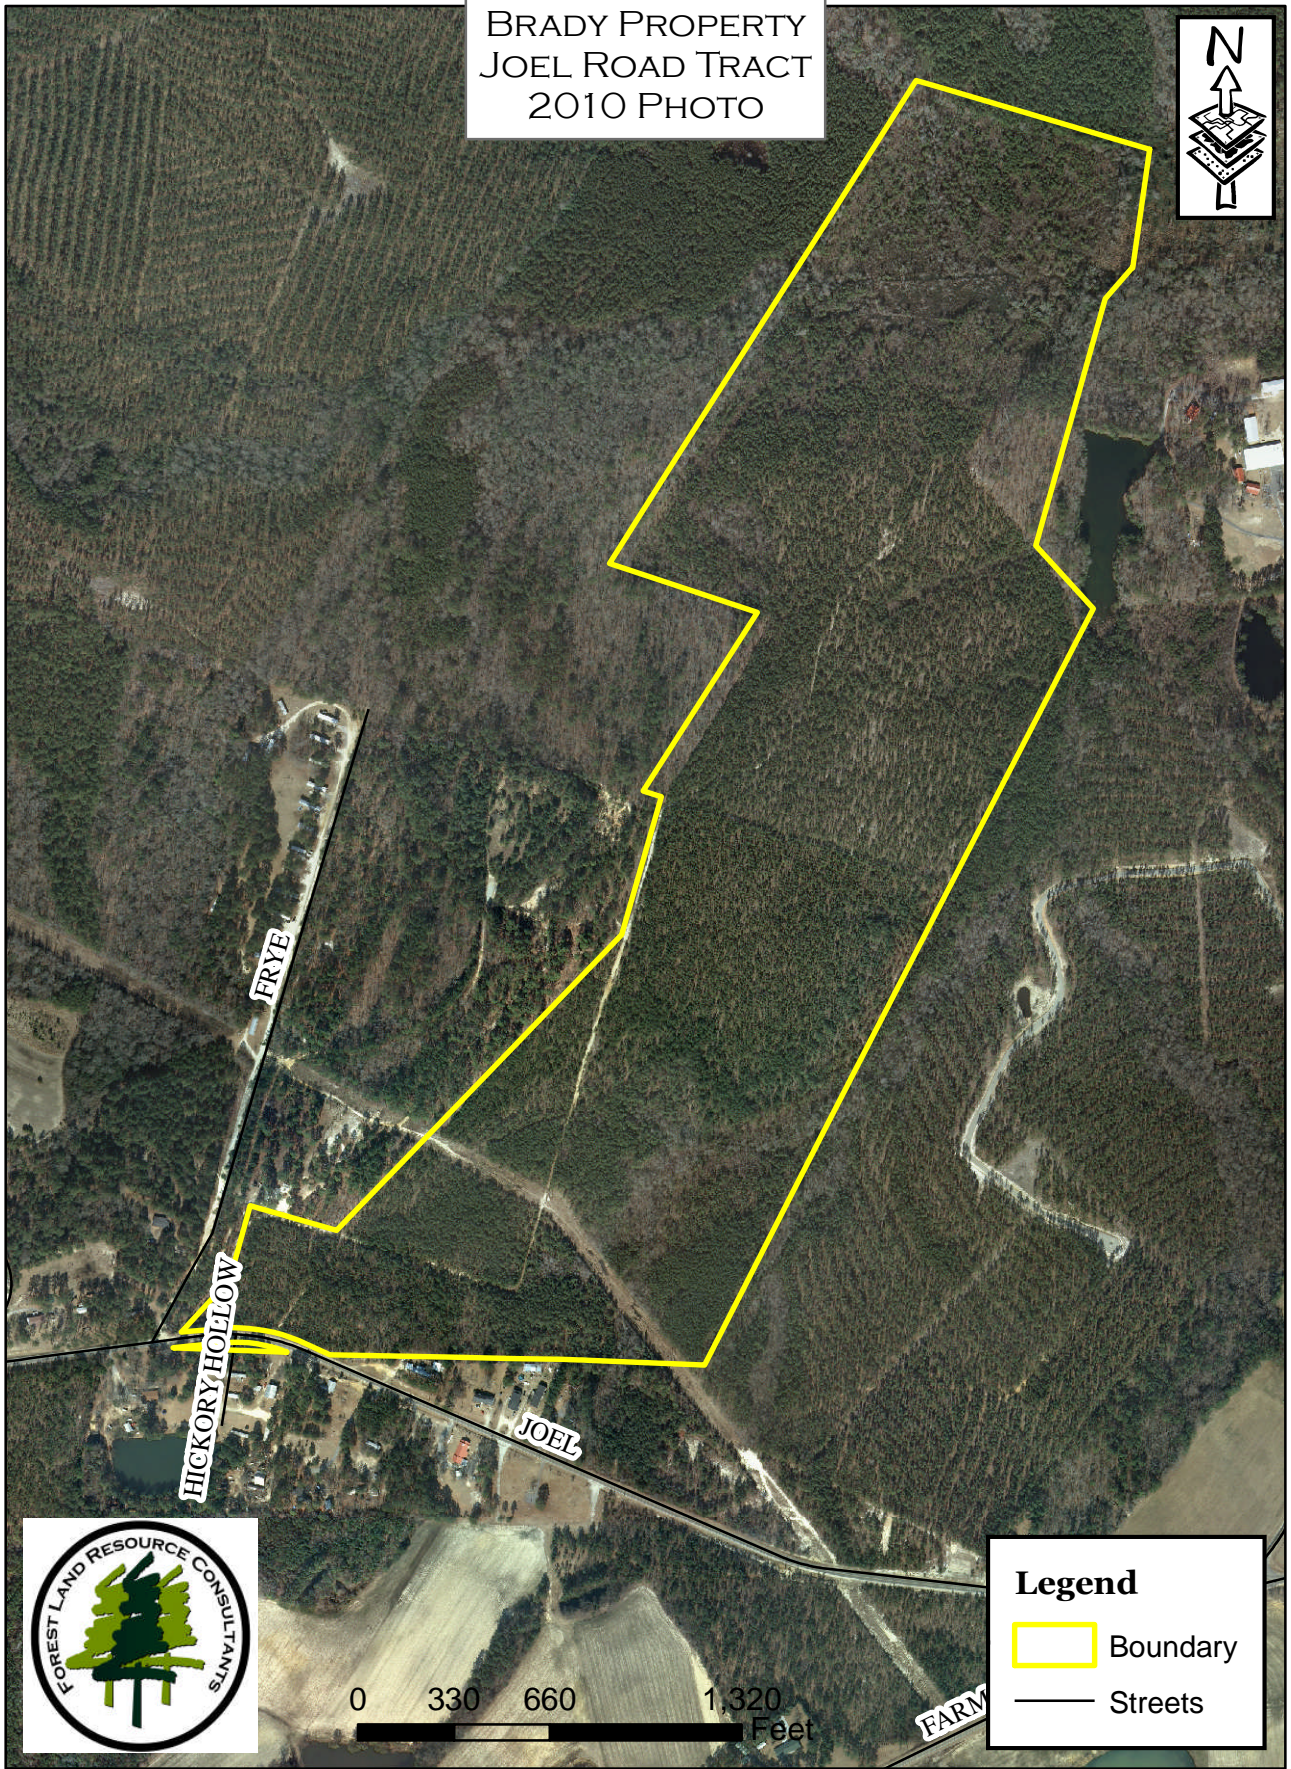

BRADY PROPERTY
JOEL ROAD TRACT
2010 PHOTO

0 330 660 1,320 Feet

Legend

-  Boundary
-  Streets