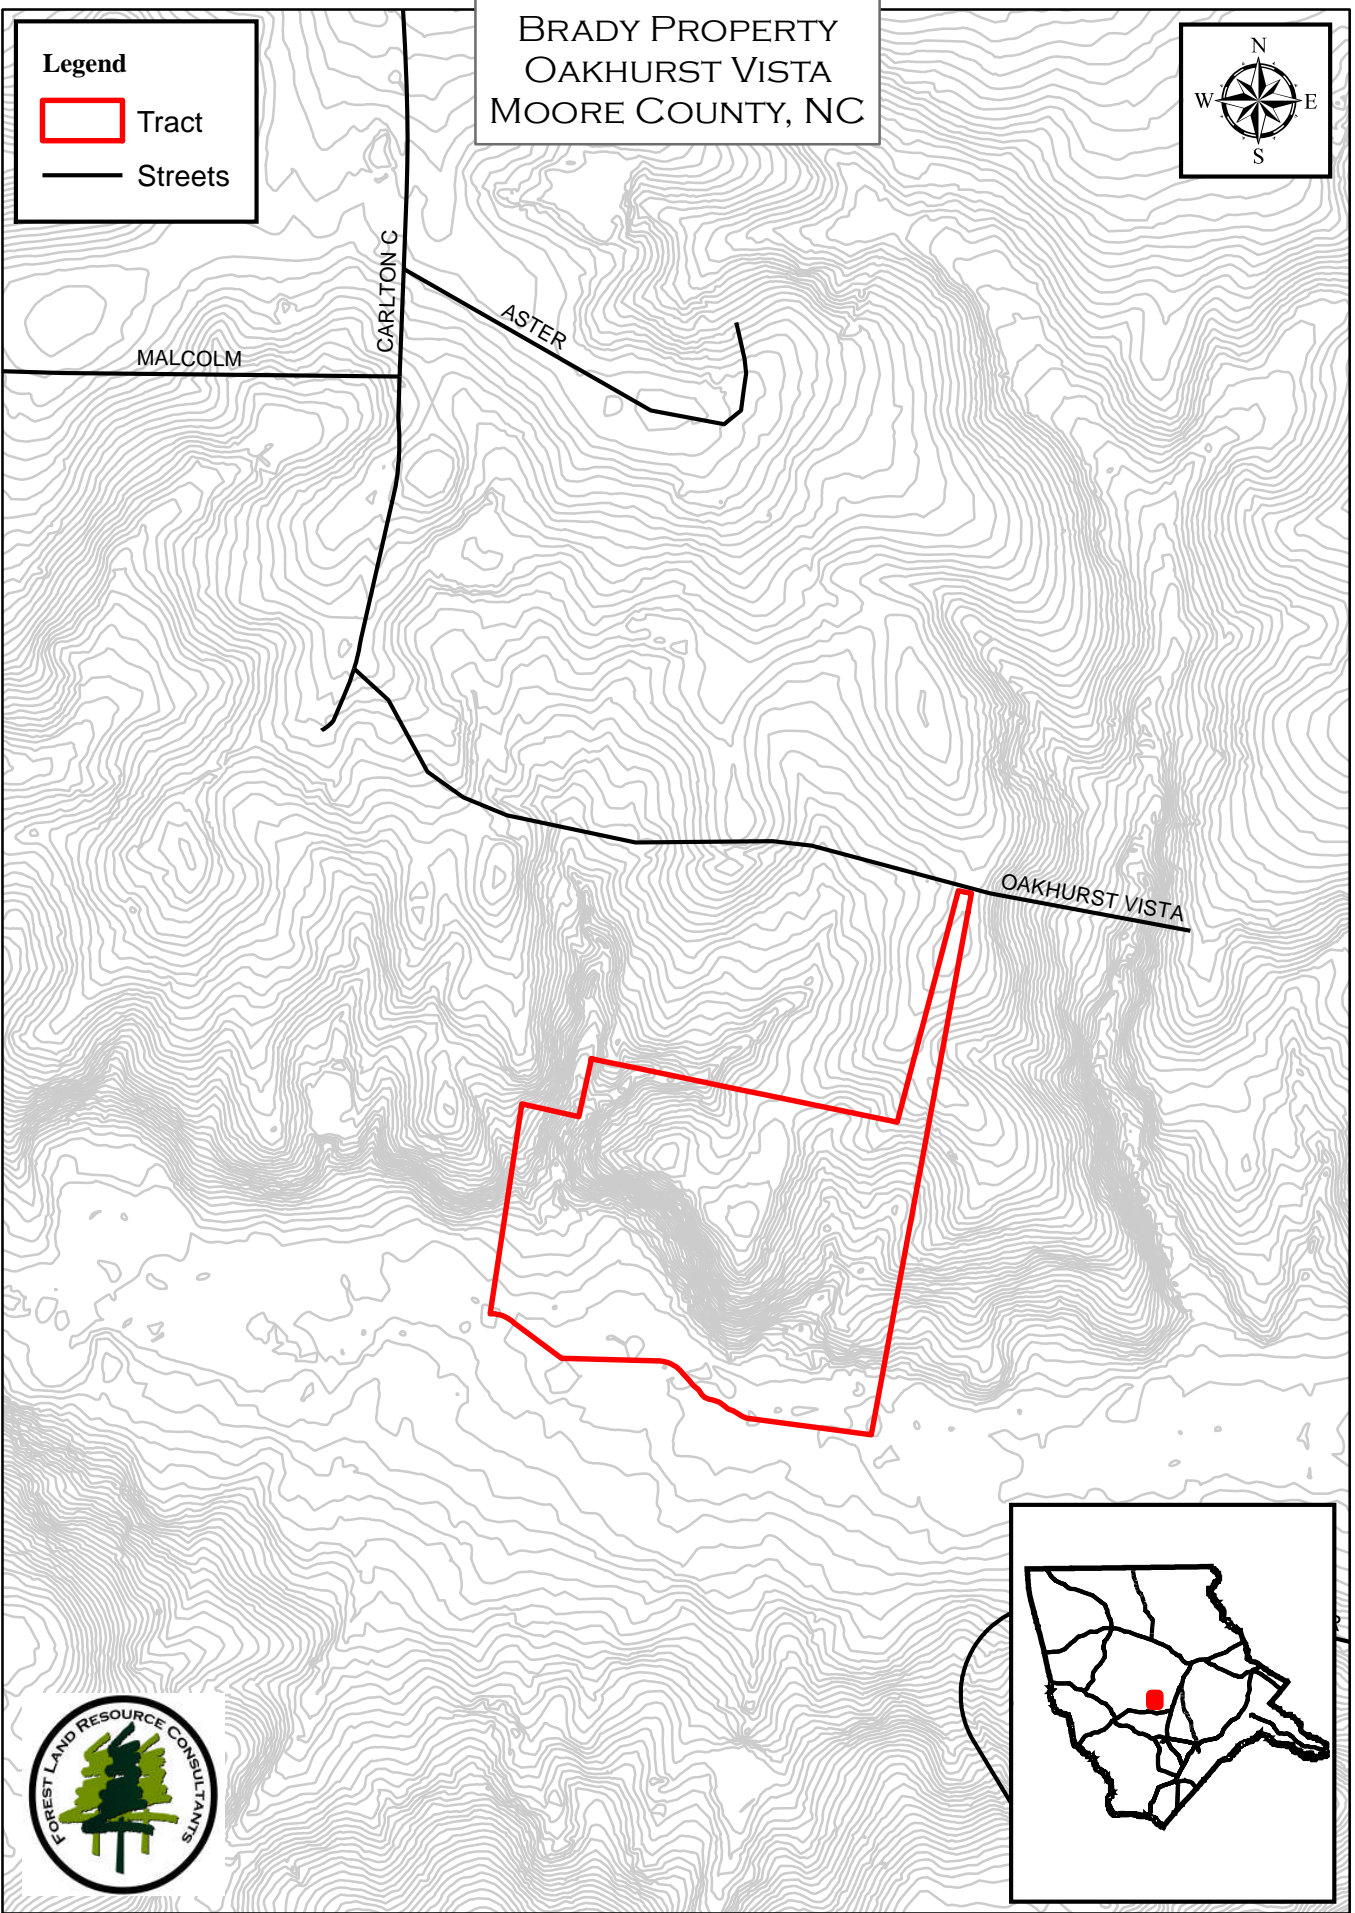

BRADY PROPERTY
OAKHURST VISTA
MOORE COUNTY, NC

Legend

-  Tract
-  Streets

1 inch = 660 feet