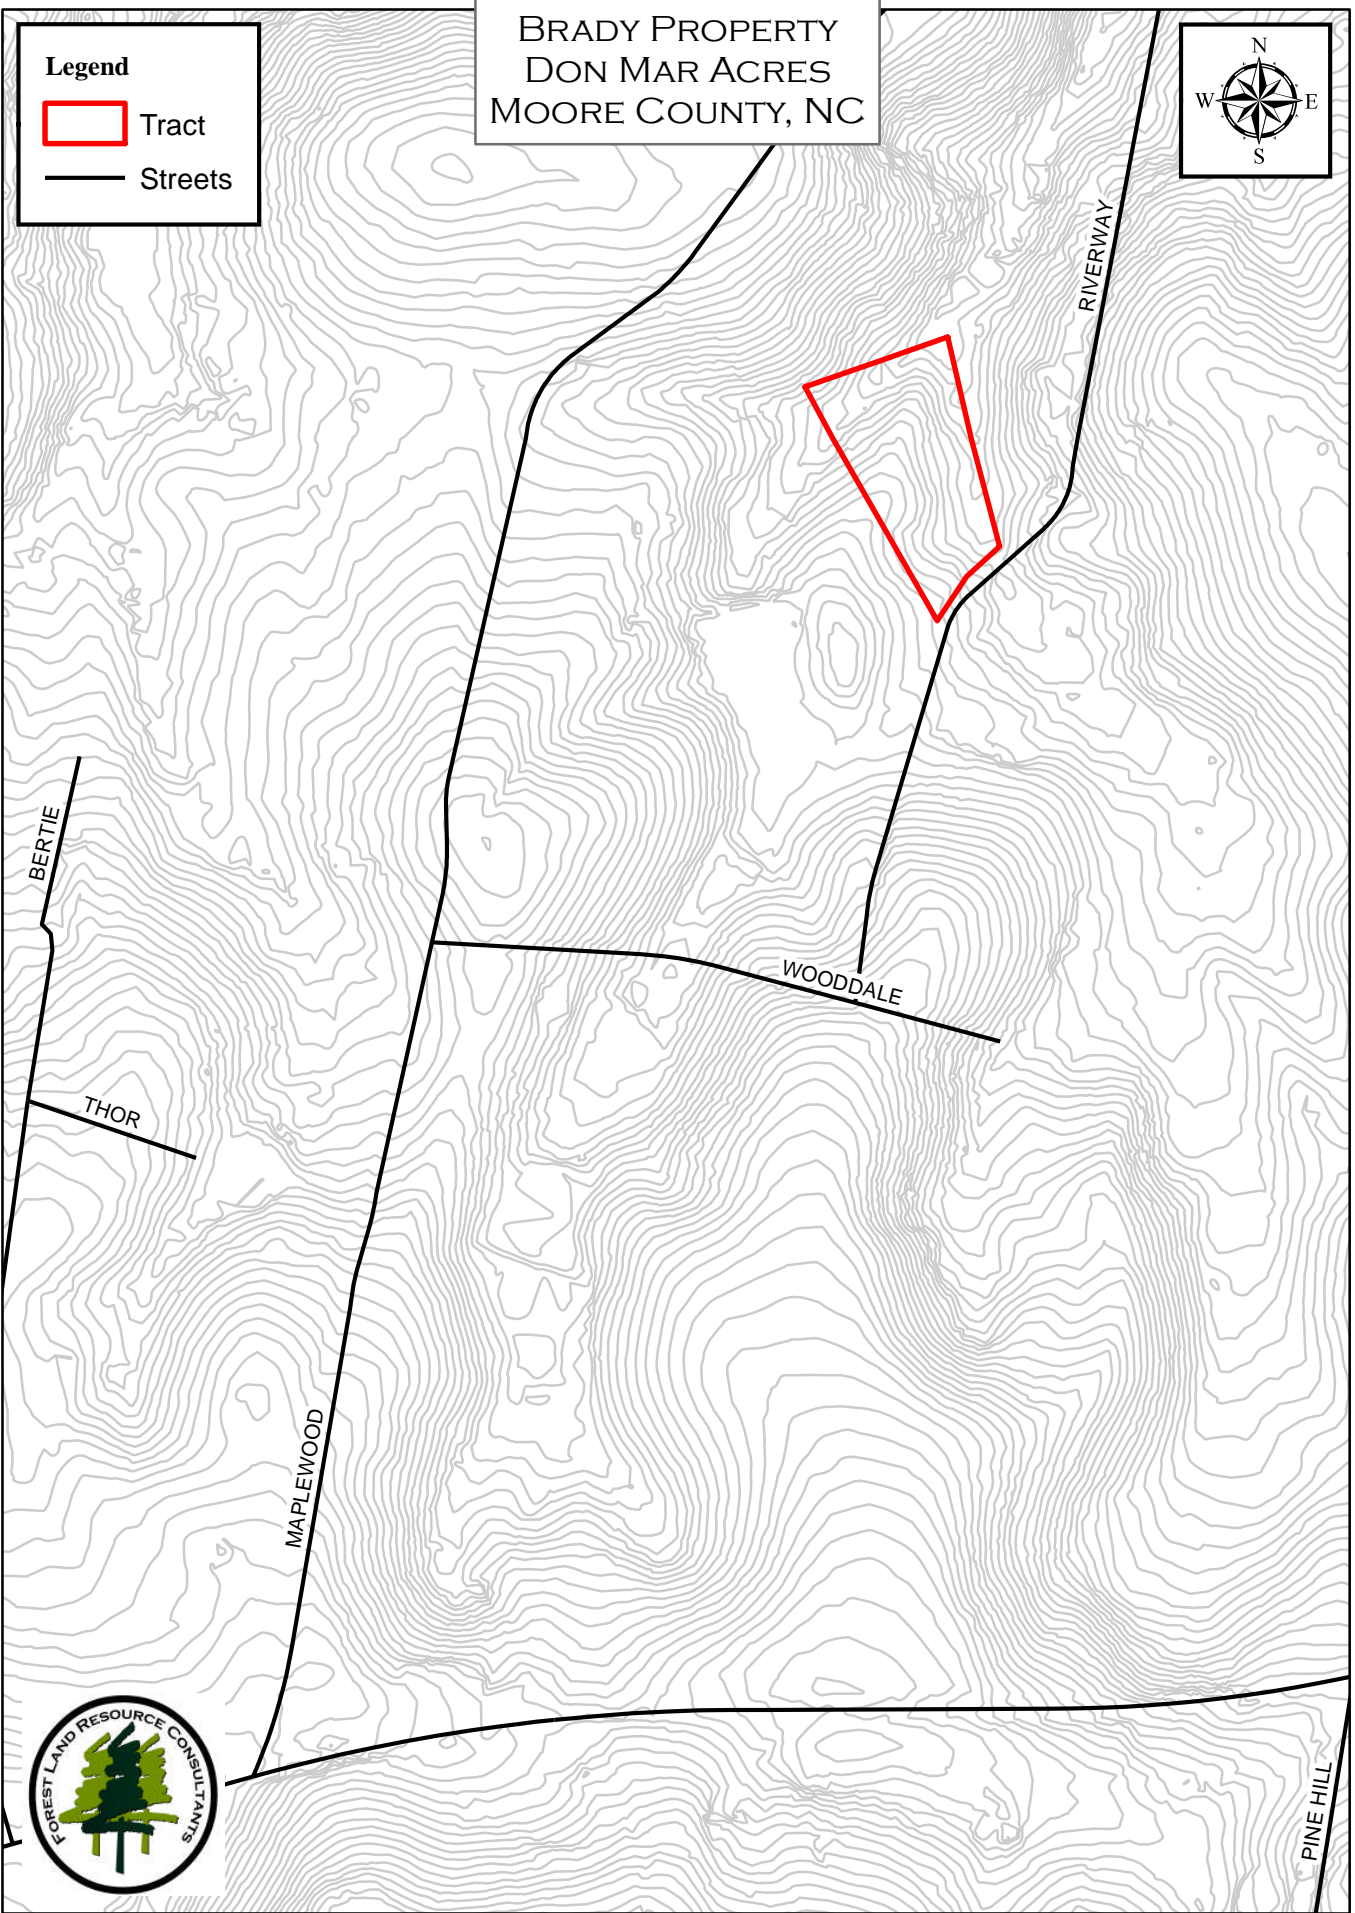

BRADY PROPERTY
DON MAR ACRES
MOORE COUNTY, NC

Legend

-  Tract
-  Streets

1 inch = 500 feet