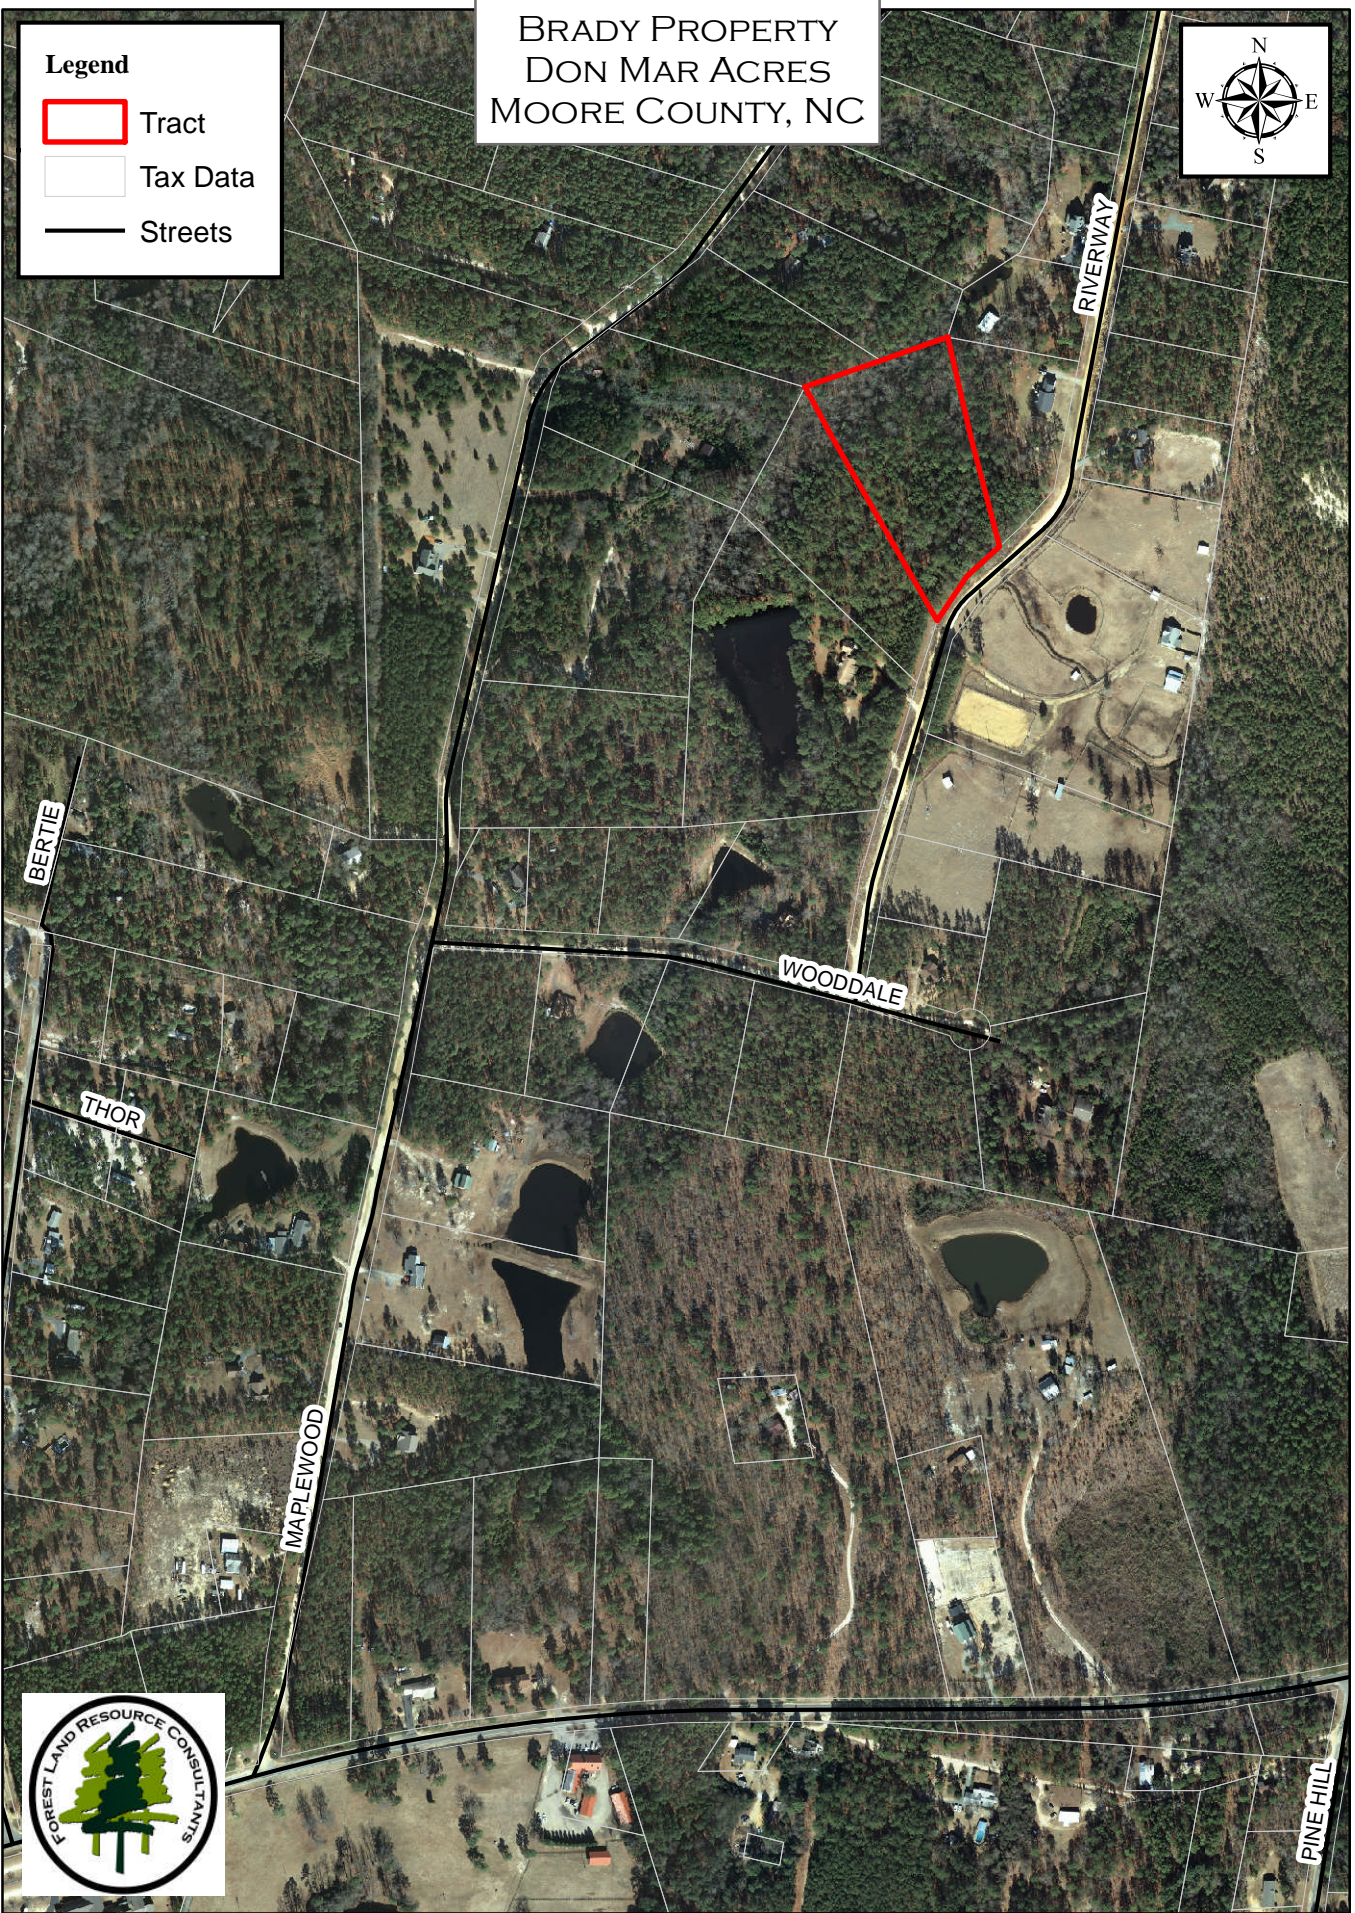

BRADY PROPERTY  
DON MAR ACRES  
MOORE COUNTY, NC

**Legend**

-  Tract
-  Tax Data
-  Streets

1 inch = 500 feet