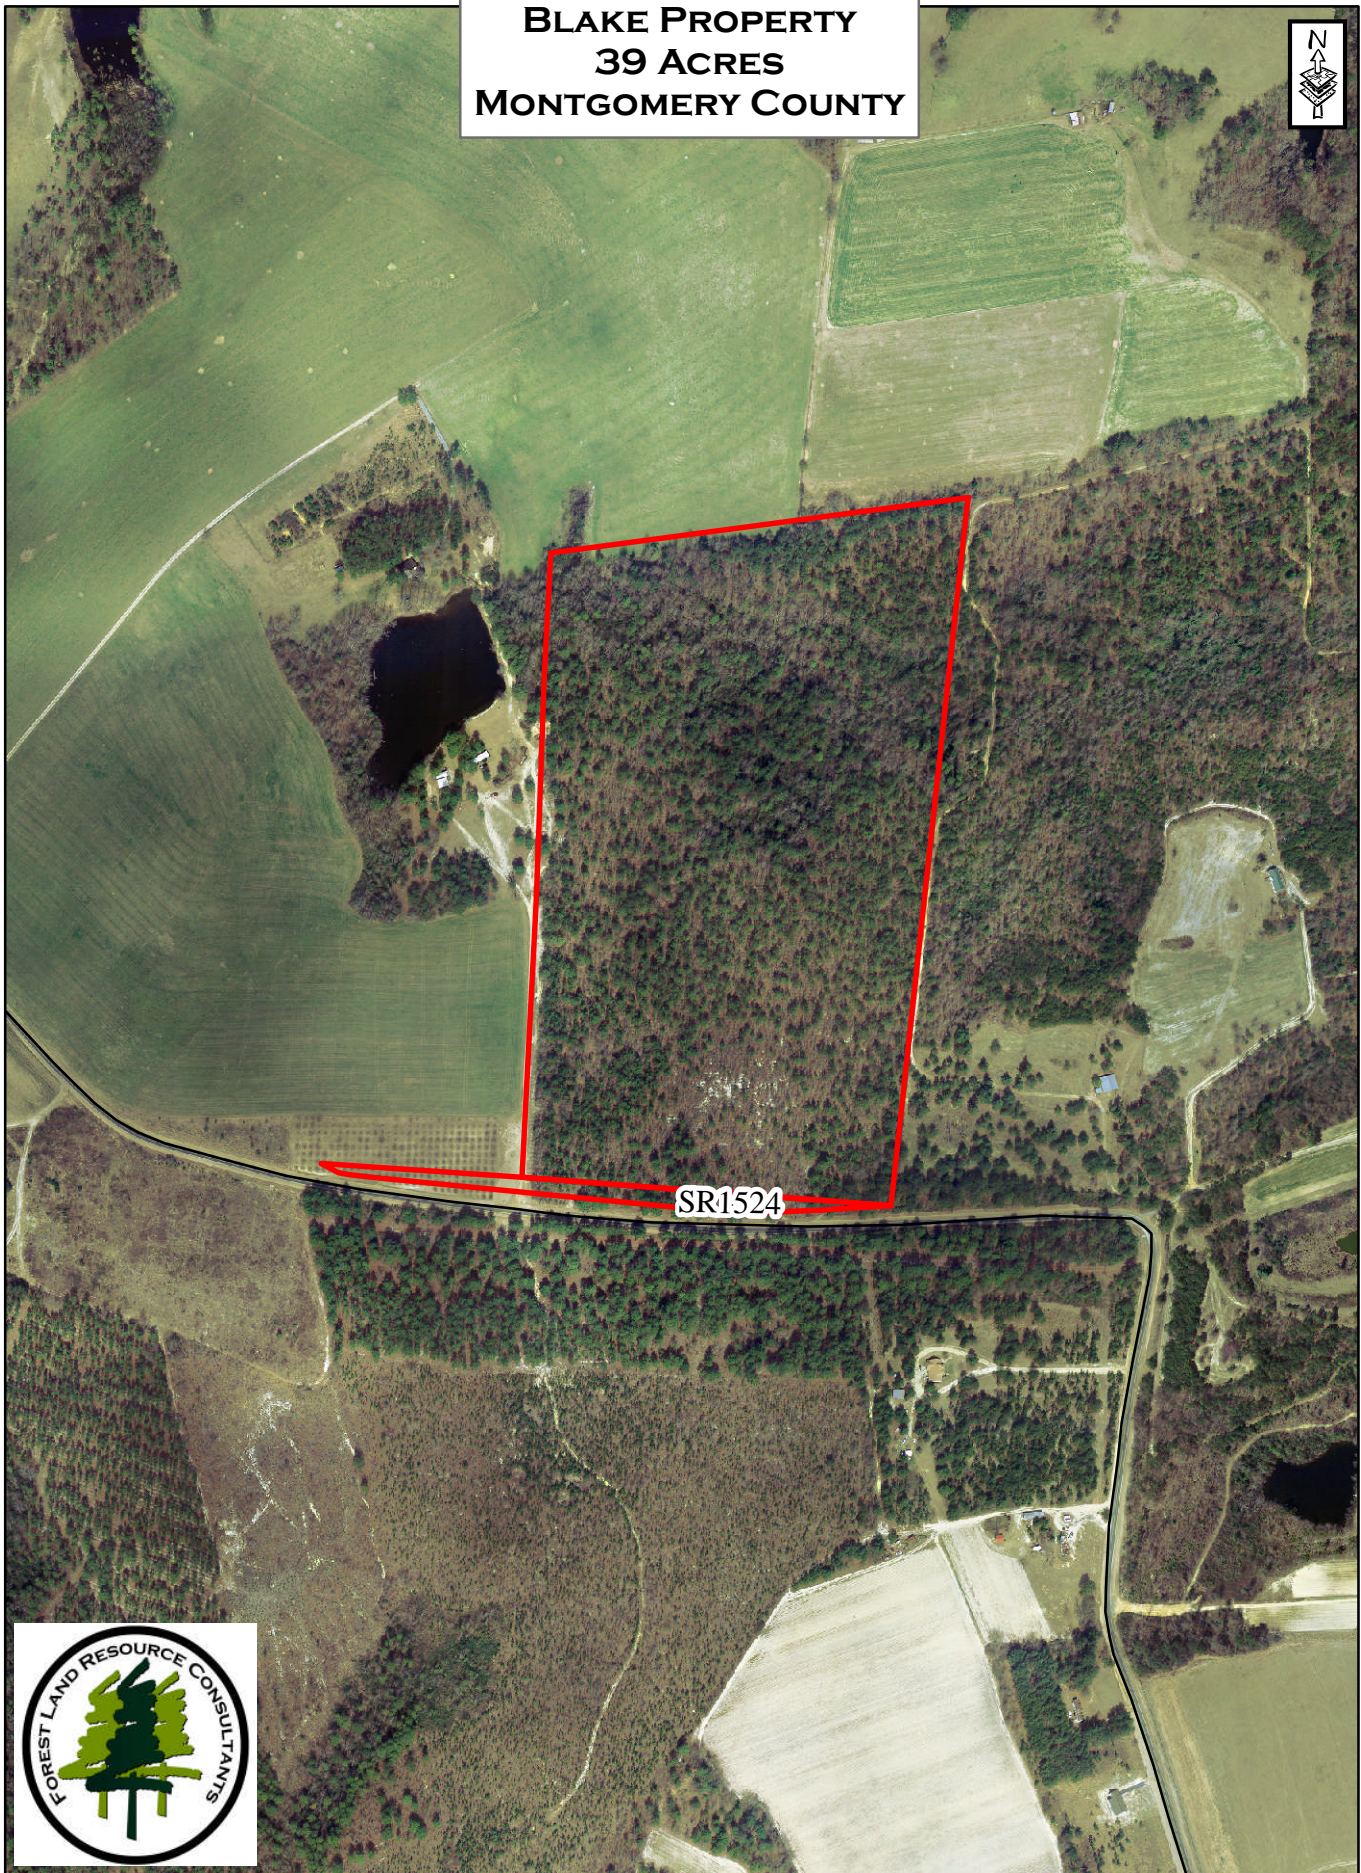

**BLAKE PROPERTY
39 ACRES
MONTGOMERY COUNTY**

SR1524

1 inch = 500 feet