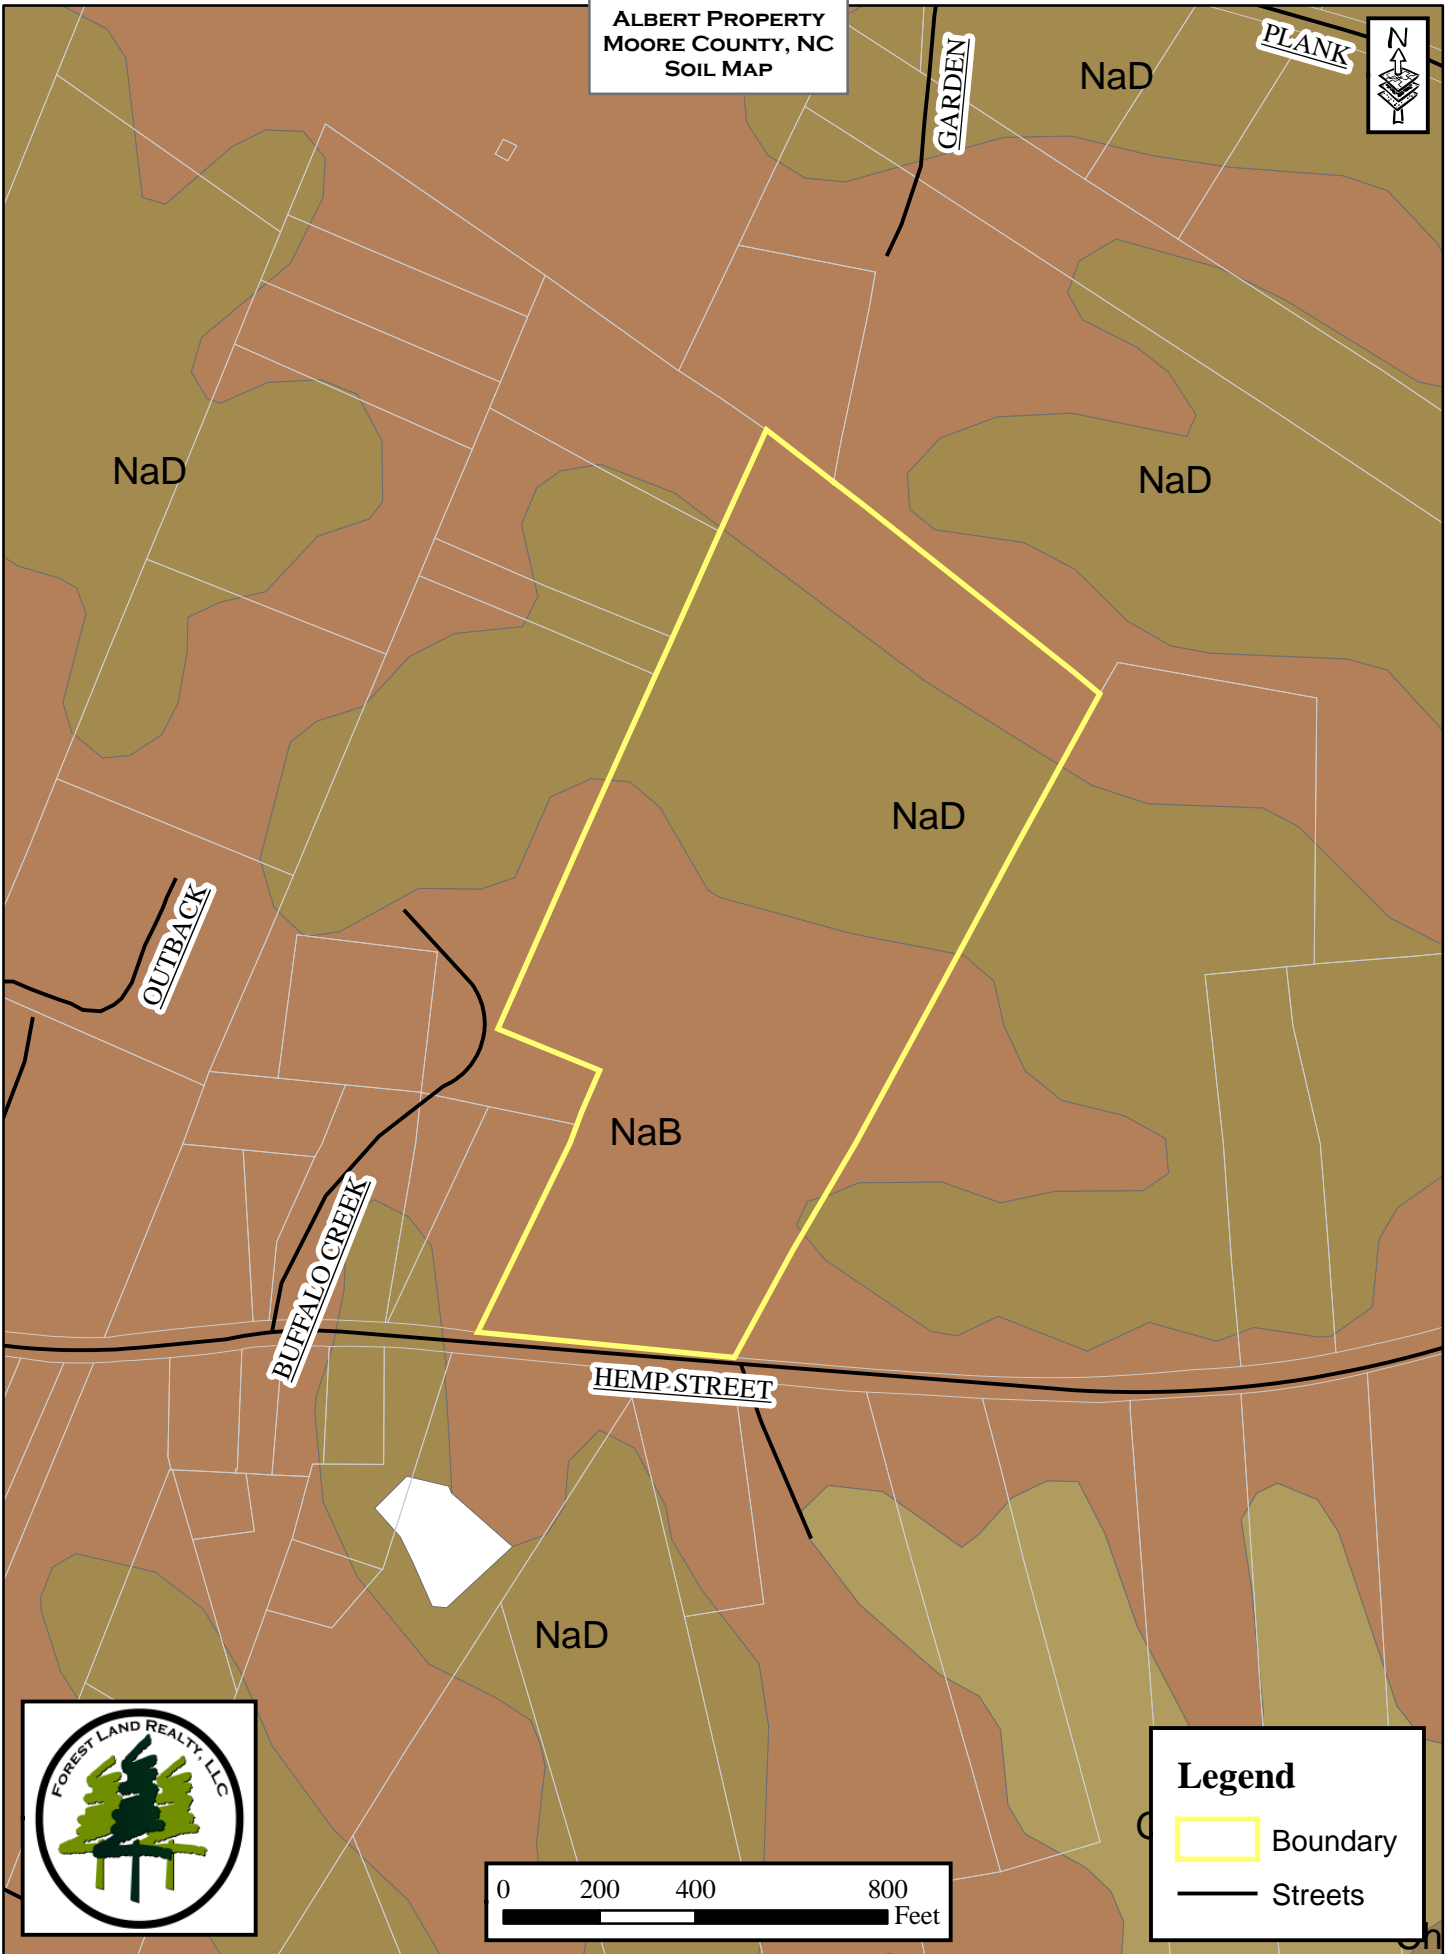

ALBERT PROPERTY
MOORE COUNTY, NC
SOIL MAP

Legend

-  Boundary
-  Streets